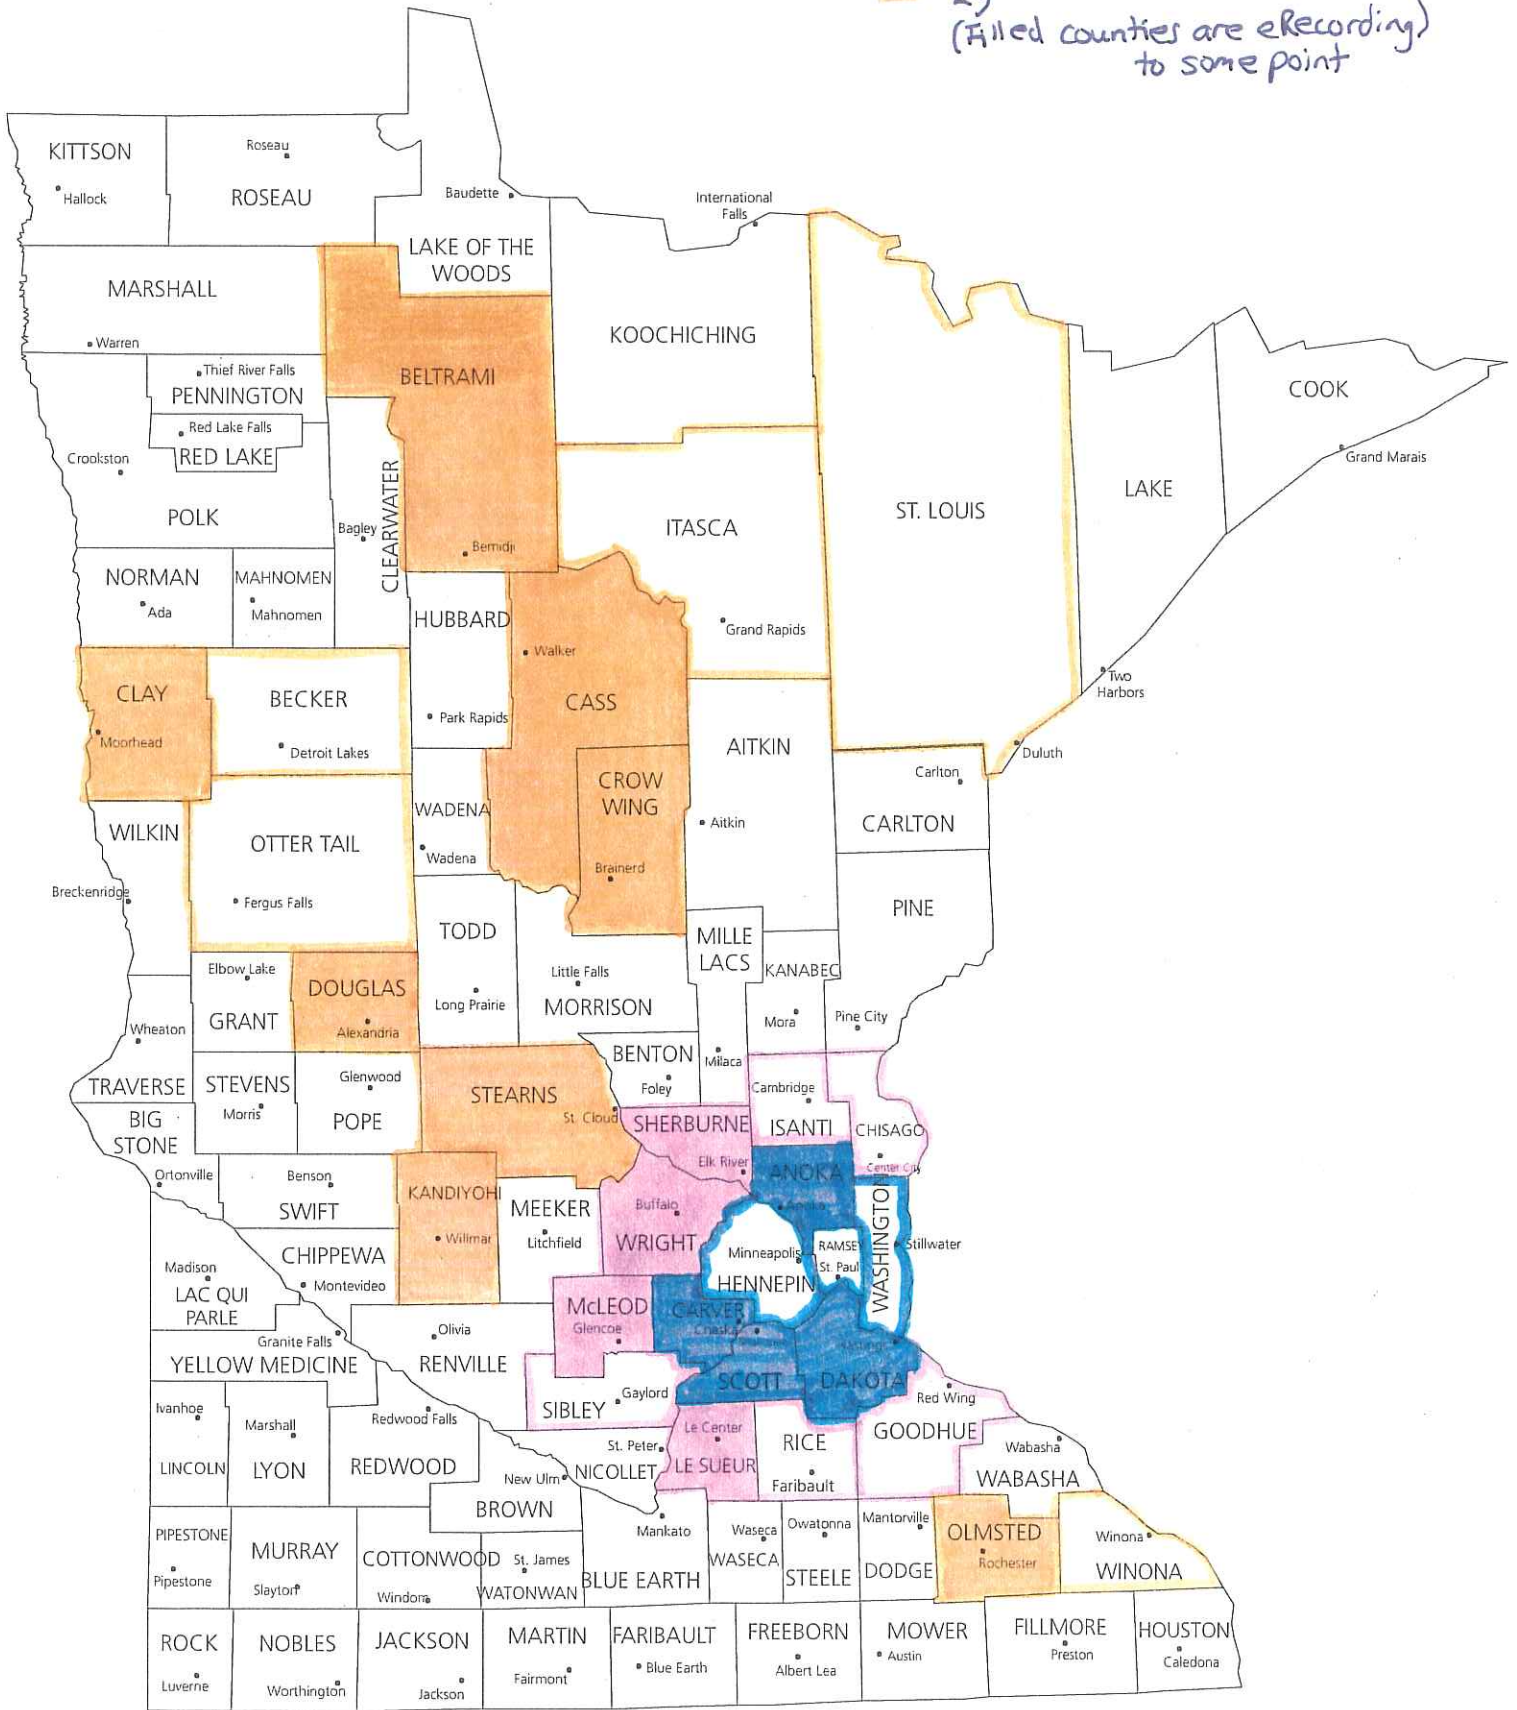

- No Plan
- eRecording to some degree
- 2011 install
- 2012 install
- 2012/2013

■ Metro
■ Ring
■ Lg Doc. Totals 2009
 (Filled counties are eRecording to some point)

☐ Should be eRecording by end 2012

☑ May not be eRecording by end 2012