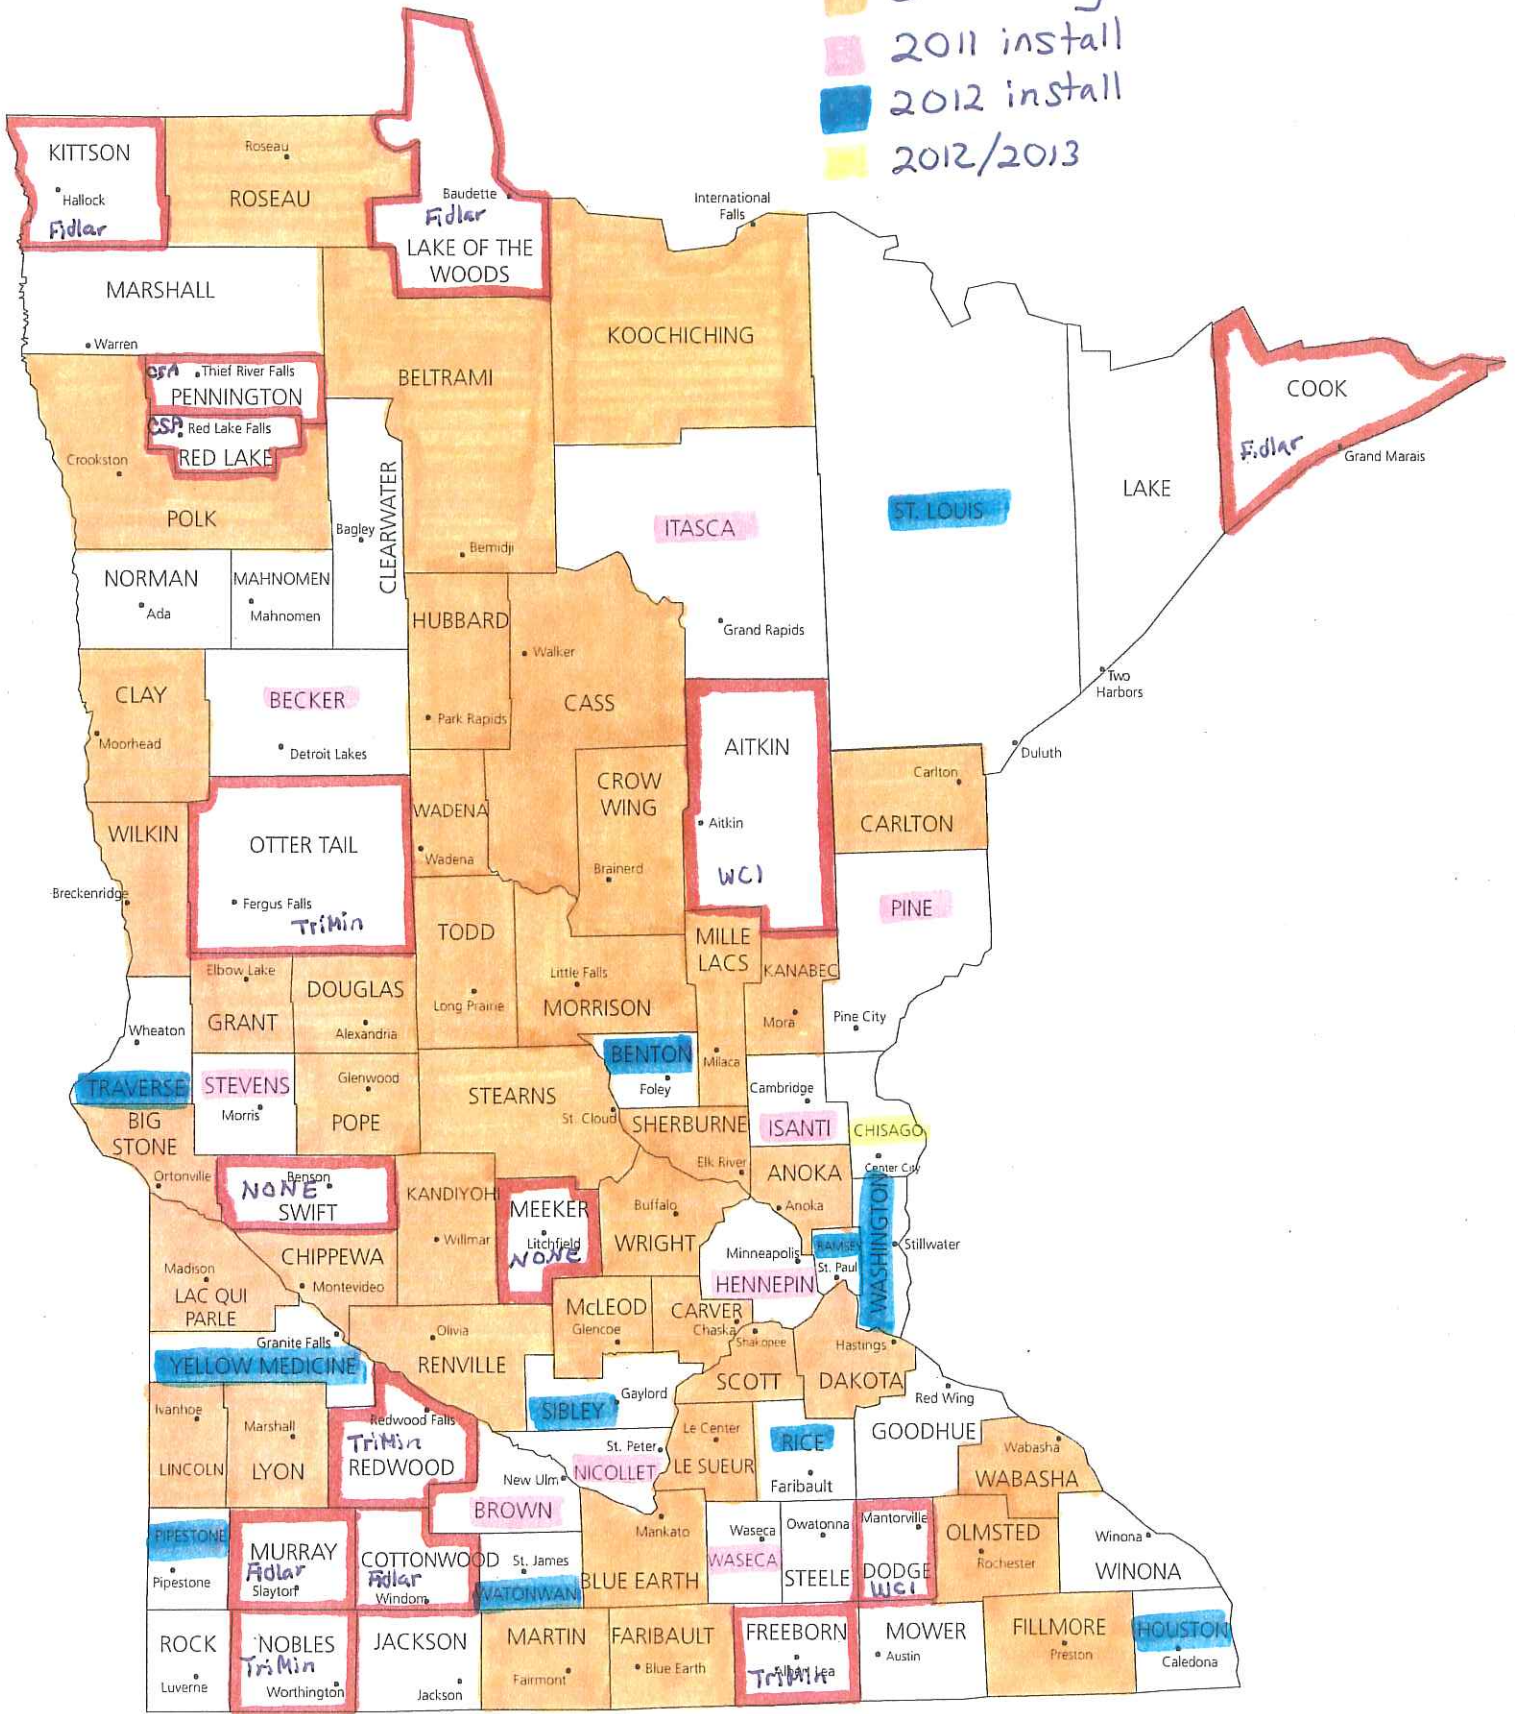

- No Plan
- eRecording to some degree
- 2011 install
- 2012 install
- 2012/2013

■ Metro
■ Ring
■ Lg Doc. Totals 2009
 (Filled counties are eRecording to some point)

☐ Should be eRecording by end 2012

☑ May not be eRecording by end 2012