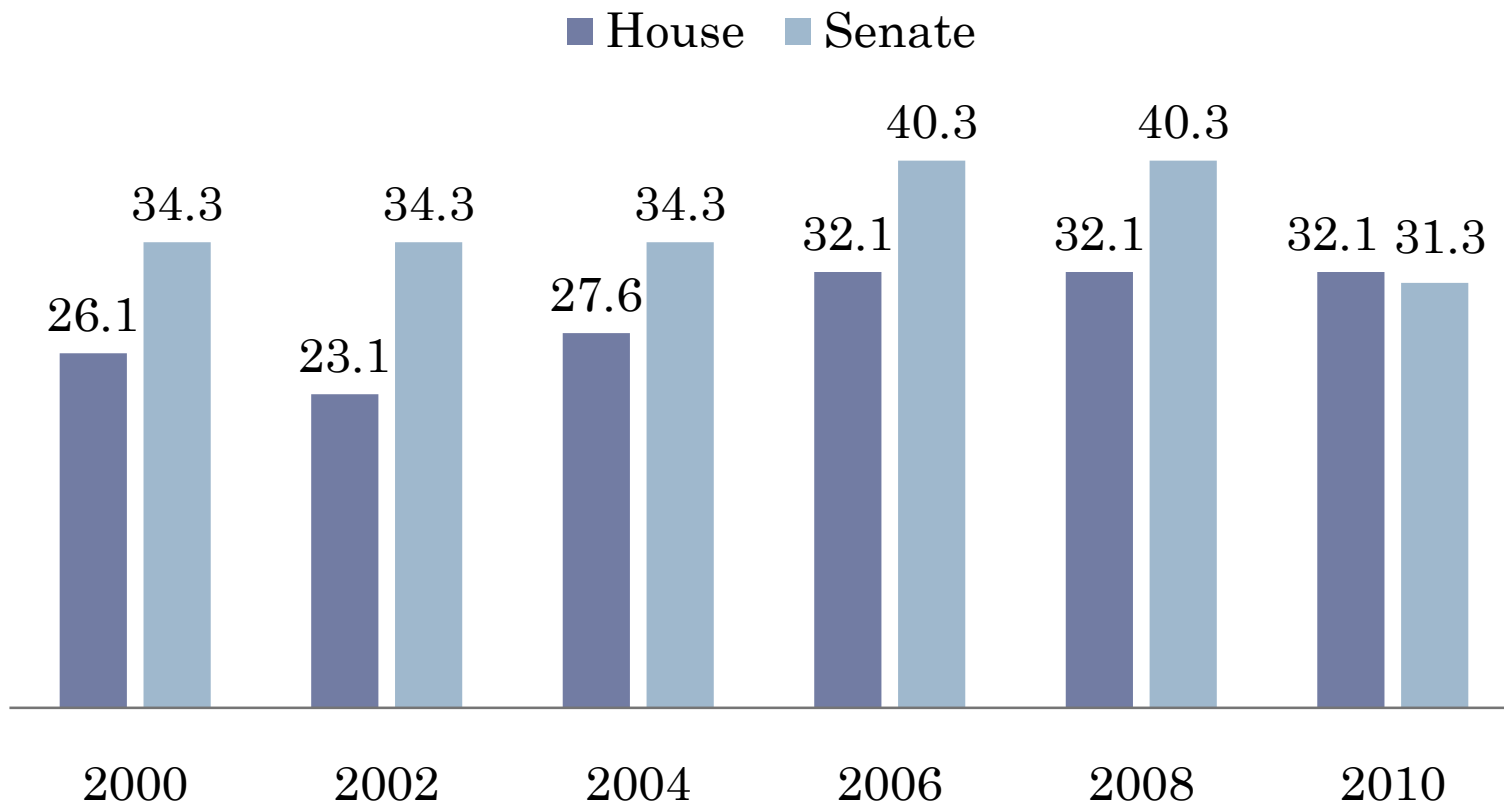

WOMEN IN THE MINNESOTA LEGISLATURE

Percent Women Elected to the Minnesota House & Senate, 2000 - 2010