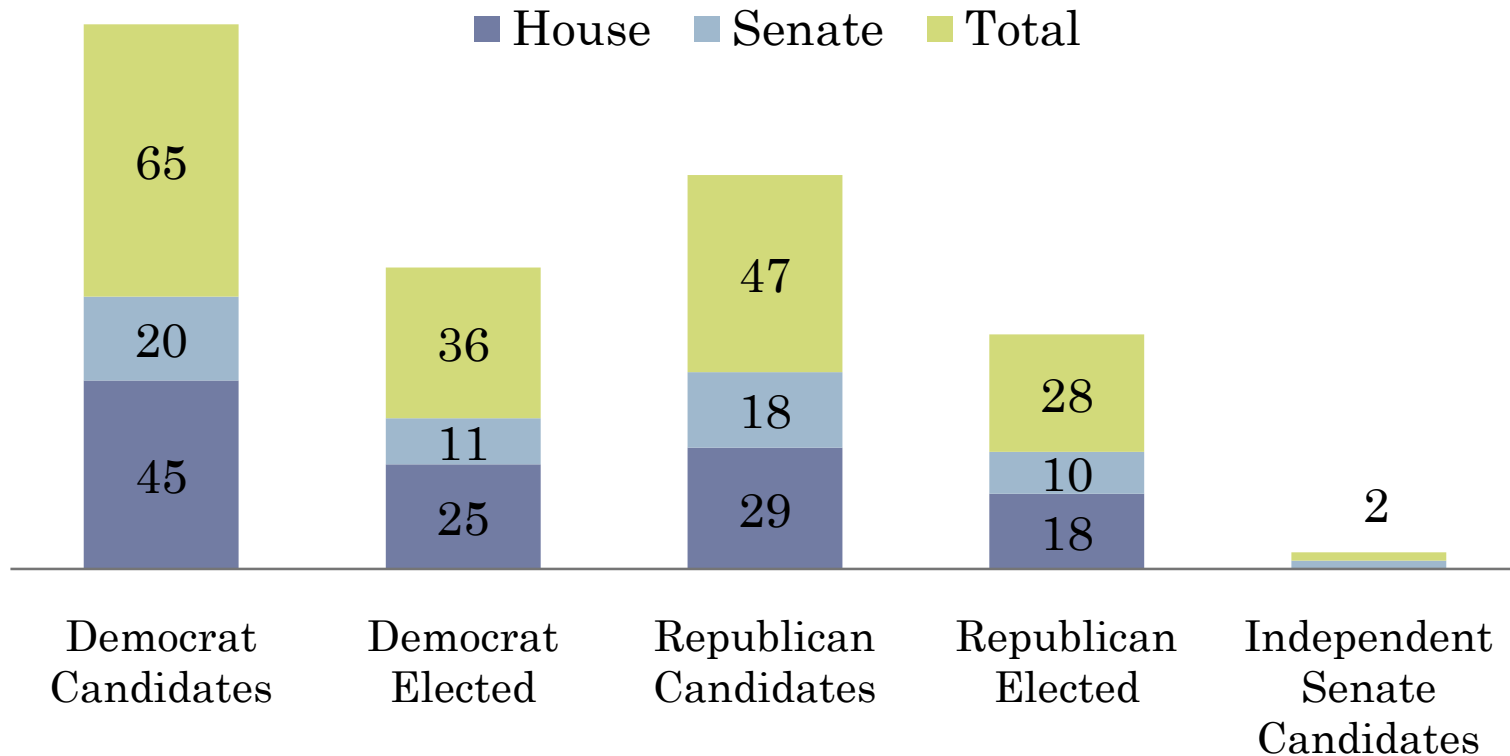

**MINNESOTA WOMEN IN  
PUBLIC OFFICE:  
RESULTS OF THE 2010 ELECTIONS**

**Amy Brenengen, Director  
Office on the Economic Status of Women  
Minnesota State Legislature**

# FEMALE CANDIDATES & ELECTED MINNESOTA LEGISLATURE, 2010

***56.1% of women who were on the ballot  
for the legislature won in 2010.***