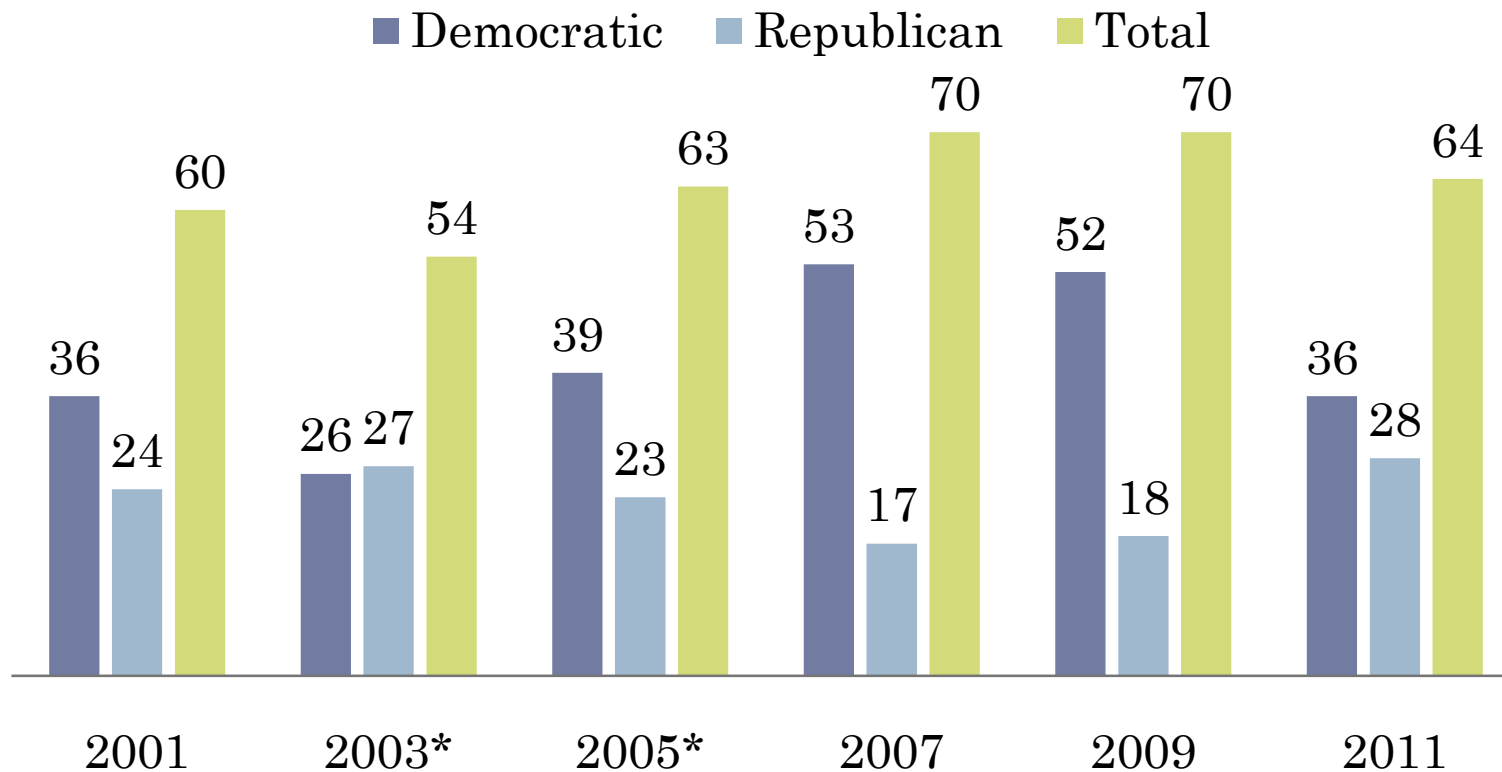

WOMEN IN THE MINNESOTA LEGISLATURE

Number of Women Elected to Minnesota House & Senate – Democrat and Republican

*There was one Independent woman elected in 2003 and one in 2005.