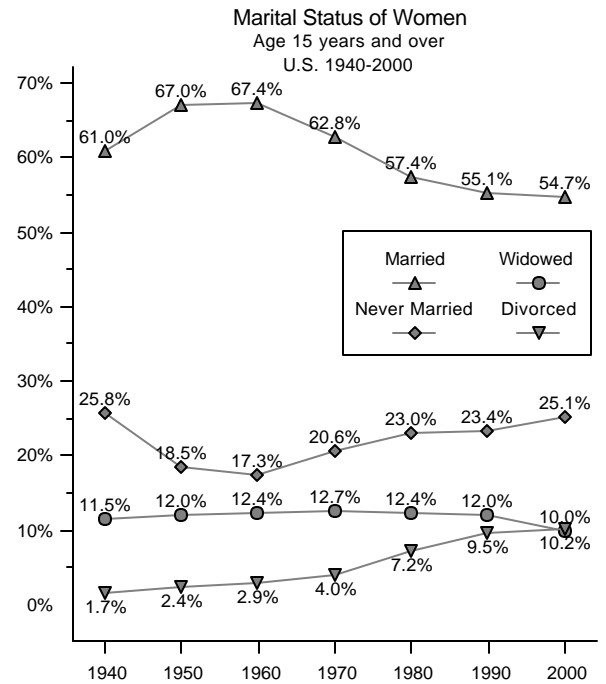

Fact Sheet

MARITAL STATUS OF U.S. WOMEN

Marital Status of Women

The proportion of U.S. women age 15 years and over who are married, single (never married), widowed or divorced has varied over the decades.

- The highest levels of married and the lowest levels of never married women occurred in 1950 and 1960.
- Divorce has become more widespread. Ten percent (10.2%) of women were divorced in 2000, compared to less than 2 percent (1.7%) in 1940.
- Larger proportions of women were widowed than men. In 2000, the percent of women who were widowed was 4 times higher than the percent of men who were widowed (10.0% vs. 2.5%).

Median Age of First Marriage by Sex

U.S. women have a lower median age at first marriage than men.

- Median age of first marriage decreased significantly after 1940 and was lowest in 1950 and 1960.
- Since 1960, median age of first marriage has increased for both sexes. In 2000, the age was 25.1 years for women and 26.8 years for men.

Marital Status of Women by Age

The marital status of U.S. women varies widely by age.

- In 2000, 84.7 percent of women age 15 to 24 years were never married. In comparison, 13.0 percent of women age 35 to 44 years were never married. The percentage of women who were never married decreases as age increases and remains relatively constant for those age 55 years and over.
- In 2000, the proportion of women who were married was highest for women age 35 to 44 years. Similar proportions of women age 45 to 54 years and age 55 to 64 years were married. In 2000, approximately 7 in 10 women age 35 to 64 years were married.
- In 2000, over 3 in 10 women age 65 to 74 years and 6 in 10 women age 75 years and over were widowed. The proportion of women who were widowed increased significantly after age 45 to 54 years.
- In 2000, 17.2 percent of women age 45 to 54 years were divorced, the highest proportion of divorced women in all age groups.