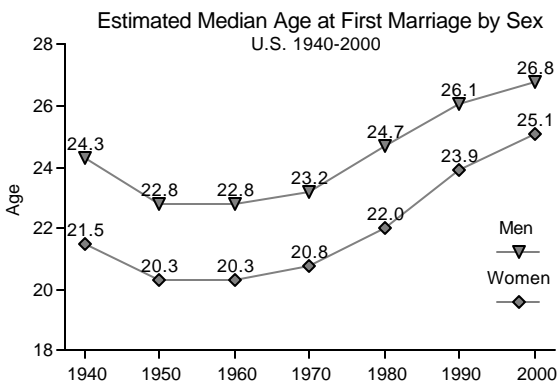

Fact Sheet

MARITAL STATUS OF U.S. WOMEN

Marital Status of Women

The proportion of U.S. women age 15 years and over who are married, single (never married), widowed or divorced has varied over the decades.

- The highest levels of married and the lowest levels of never married women occurred in 1950 and 1960.
- Divorce has become more widespread. Ten percent (10.2%) of women were divorced in 2000, compared to less than 2 percent (1.7%) in 1940.
- Larger proportions of women were widowed than men. In 2000, the percent of women who were widowed was 4 times higher than the percent of men who were widowed (10.0% vs. 2.5%).

Median Age of First Marriage by Sex

U.S. women have a lower median age at first marriage than men.

- Median age of first marriage decreased significantly after 1940 and was lowest in 1950 and 1960.
- Since 1960, median age of first marriage has increased for both sexes. In 2000, the age was 25.1 years for women and 26.8 years for men.

Marital Status of Women by Age

The marital status of U.S. women varies widely by age.

- In 2000, 84.7 percent of women age 15 to 24 years were never married. In comparison, 13.0 percent of women age 35 to 44 years were never married. The percentage of women who were never married decreases as age increases and remains relatively constant for those age 55 years and over.
- In 2000, the proportion of women who were married was highest for women age 35 to 44 years. Similar proportions of women age 45 to 54 years and age 55 to 64 years were married. In 2000, approximately 7 in 10 women age 35 to 64 years were married.
- In 2000, over 3 in 10 women age 65 to 74 years and 6 in 10 women age 75 years and over were widowed. The proportion of women who were widowed increased significantly after age 45 to 54 years.
- In 2000, 17.2 percent of women age 45 to 54 years were divorced, the highest proportion of divorced women in all age groups.