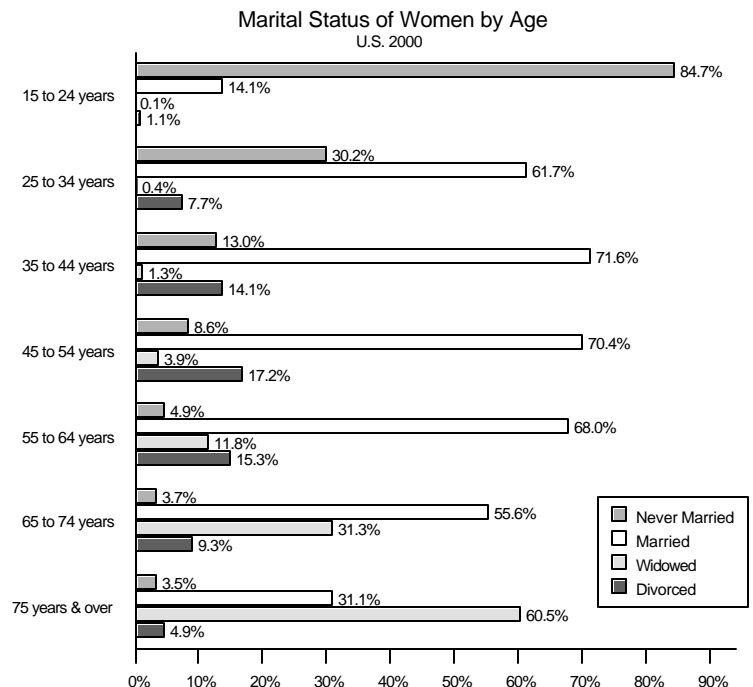

Fact Sheet

MARITAL STATUS OF U.S. WOMEN

Marital Status of Women

The proportion of U.S. women age 15 years and over who are married, single (never married), widowed or divorced has varied over the decades.

- The highest levels of married and the lowest levels of never married women occurred in 1950 and 1960.
- Divorce has become more widespread. Ten percent (10.2%) of women were divorced in 2000, compared to less than 2 percent (1.7%) in 1940.
- Larger proportions of women were widowed than men. In 2000, the percent of women who were widowed was 4 times higher than the percent of men who were widowed (10.0% vs. 2.5%).

Median Age of First Marriage by Sex

U.S. women have a lower median age at first marriage than men.

- Median age of first marriage decreased significantly after 1940 and was lowest in 1950 and 1960.
- Since 1960, median age of first marriage has increased for both sexes. In 2000, the age was 25.1 years for women and 26.8 years for men.

Marital Status of Women by Age

The marital status of U.S. women varies widely by age.

- In 2000, 84.7 percent of women age 15 to 24 years were never married. In comparison, 13.0 percent of women age 35 to 44 years were never married. The percentage of women who were never married decreases as age increases and remains relatively constant for those age 55 years and over.
- In 2000, the proportion of women who were married was highest for women age 35 to 44 years. Similar proportions of women age 45 to 54 years and age 55 to 64 years were married. In 2000, approximately 7 in 10 women age 35 to 64 years were married.
- In 2000, over 3 in 10 women age 65 to 74 years and 6 in 10 women age 75 years and over were widowed. The proportion of women who were widowed increased significantly after age 45 to 54 years.
- In 2000, 17.2 percent of women age 45 to 54 years were divorced, the highest proportion of divorced women in all age groups.