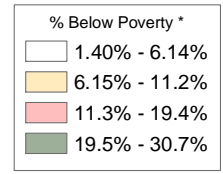

2002 House Districts Poverty

* Compiled from Census 2000 SF 3 Data, U.S. Census Bureau

Metro Area