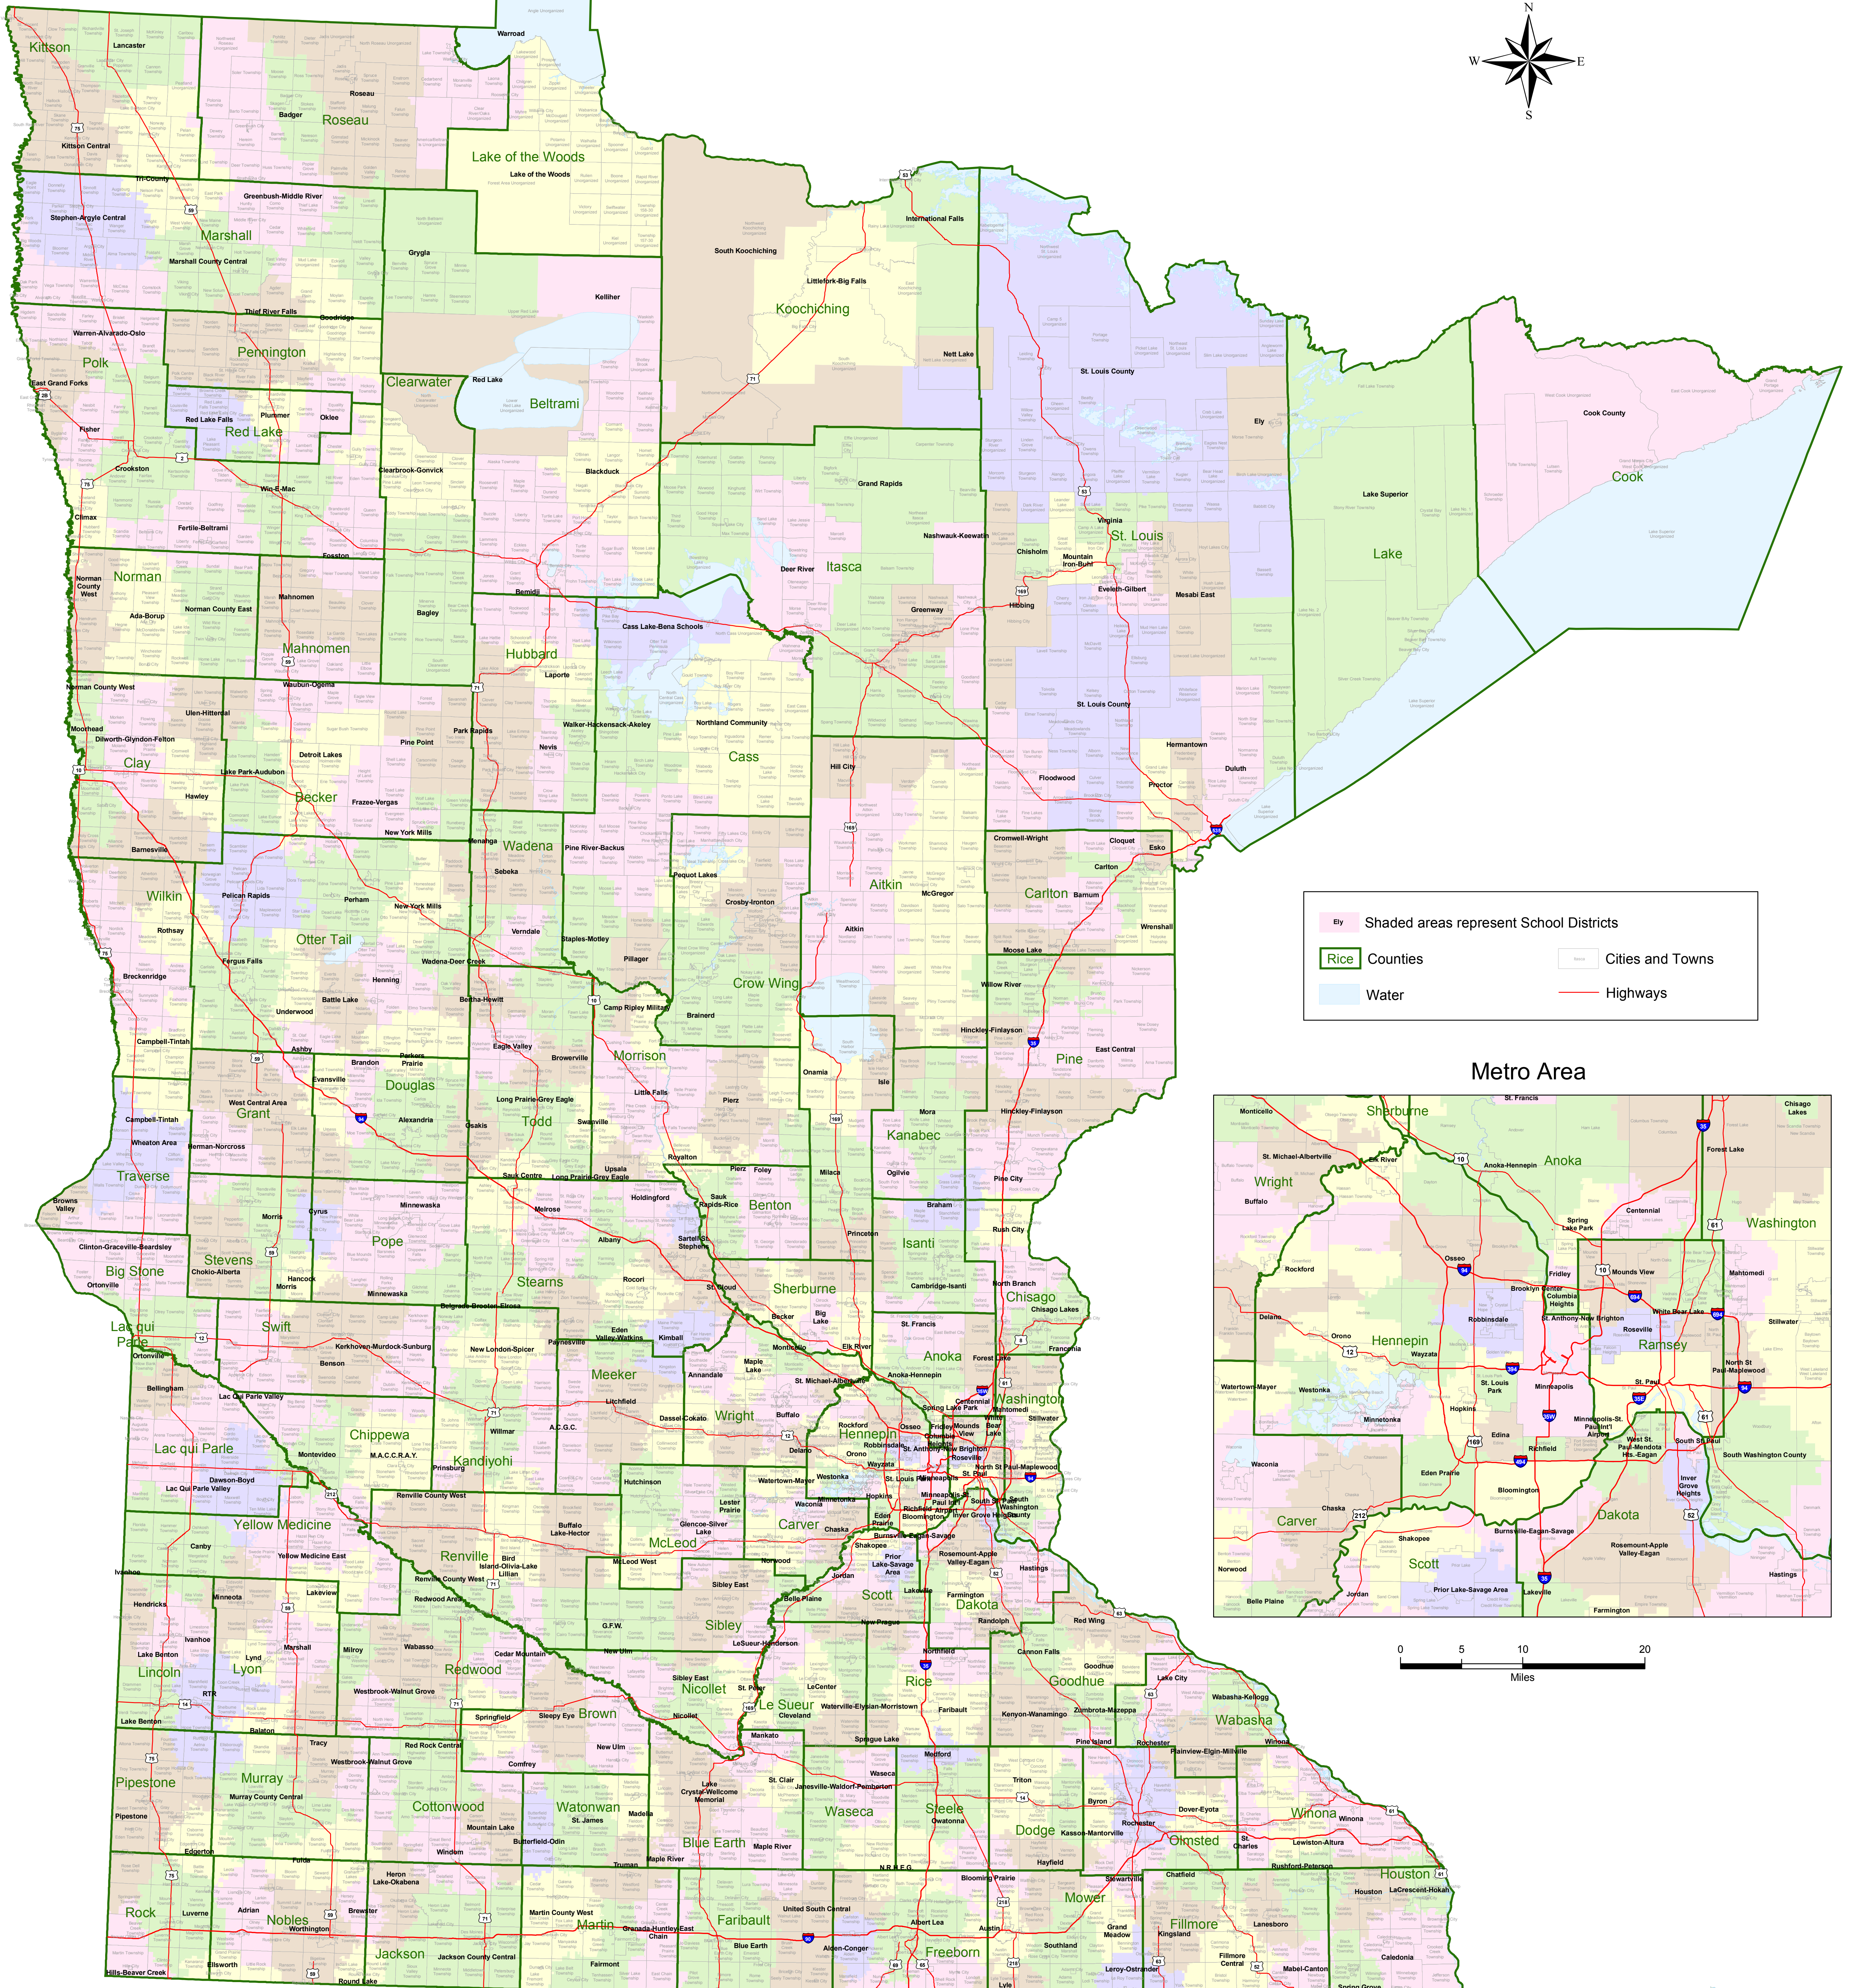

2008-2009 Minnesota School Districts

Metro Area