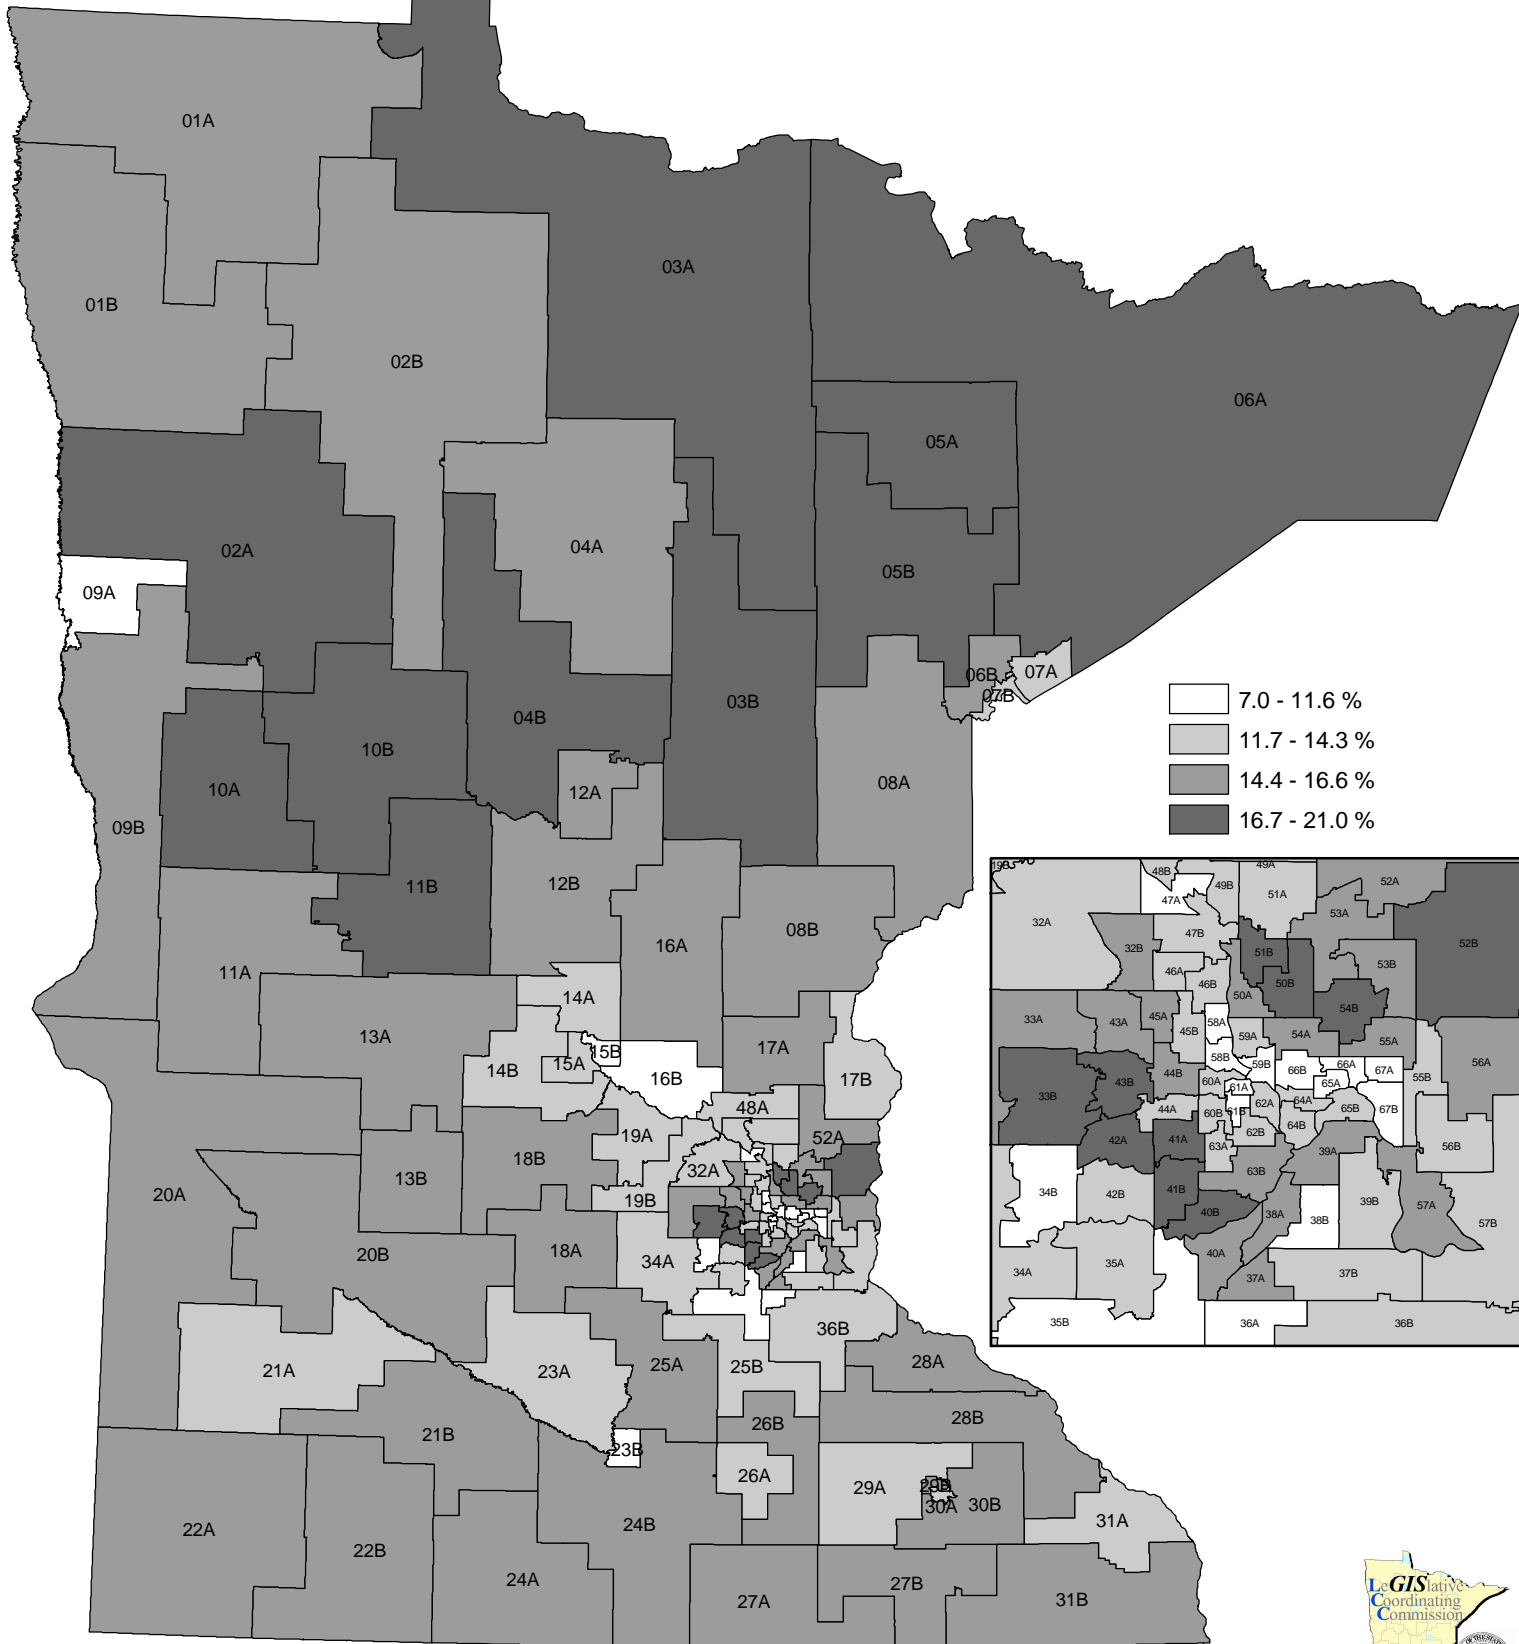

2002 Legislative Districts

Population age 50 - 64

June 2002