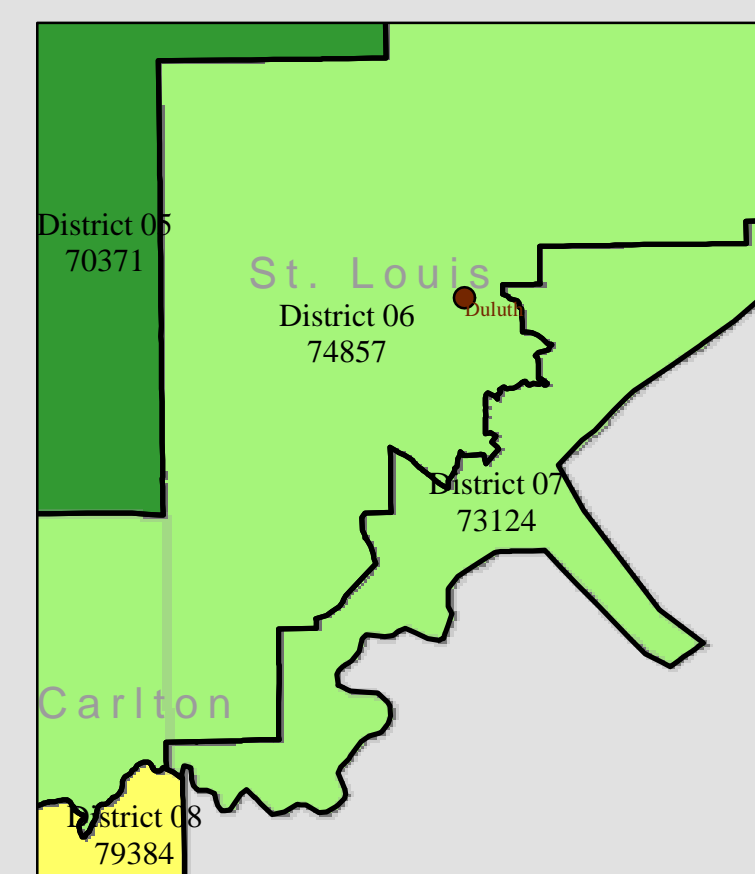

# Senate Districts by 2005 Population Estimates

Minneapolis and Saint Paul

Metro Area

Duluth

Mankato

Rochester

St. Cloud

Moorhead