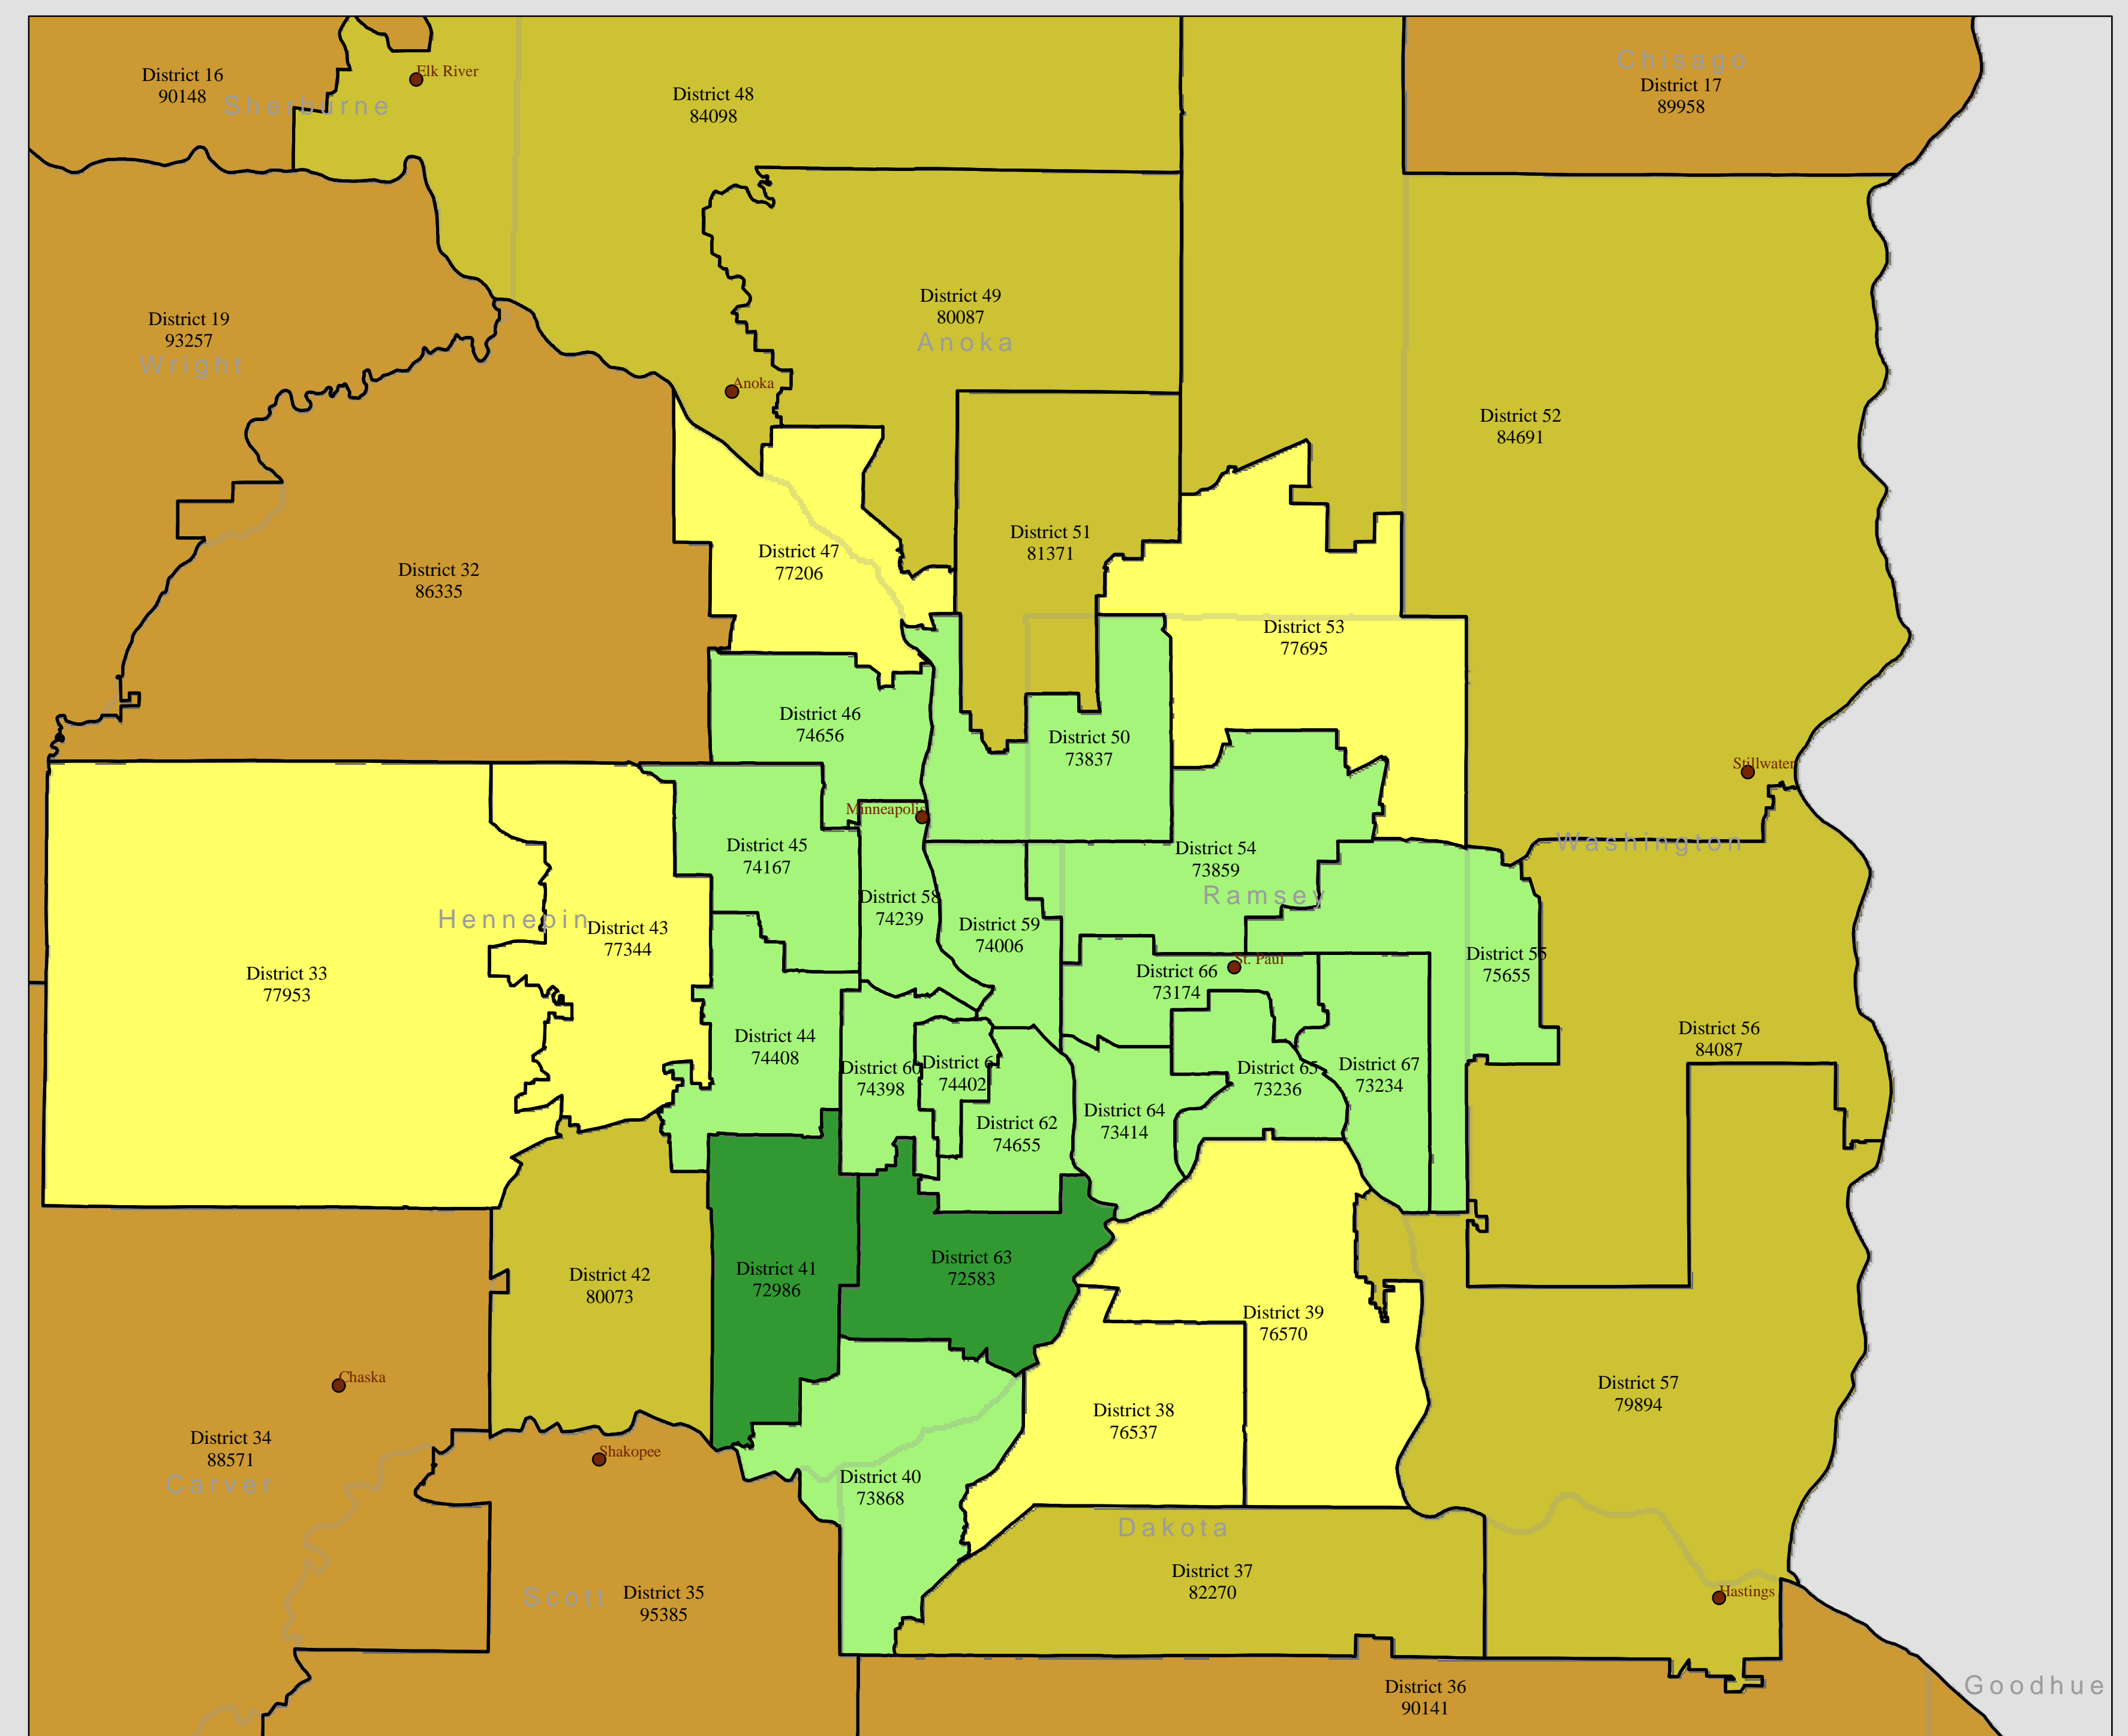

# Senate Districts by 2005 Population Estimates

Minneapolis and Saint Paul

Metro Area

Duluth

Mankato

Rochester

St. Cloud

Moorhead