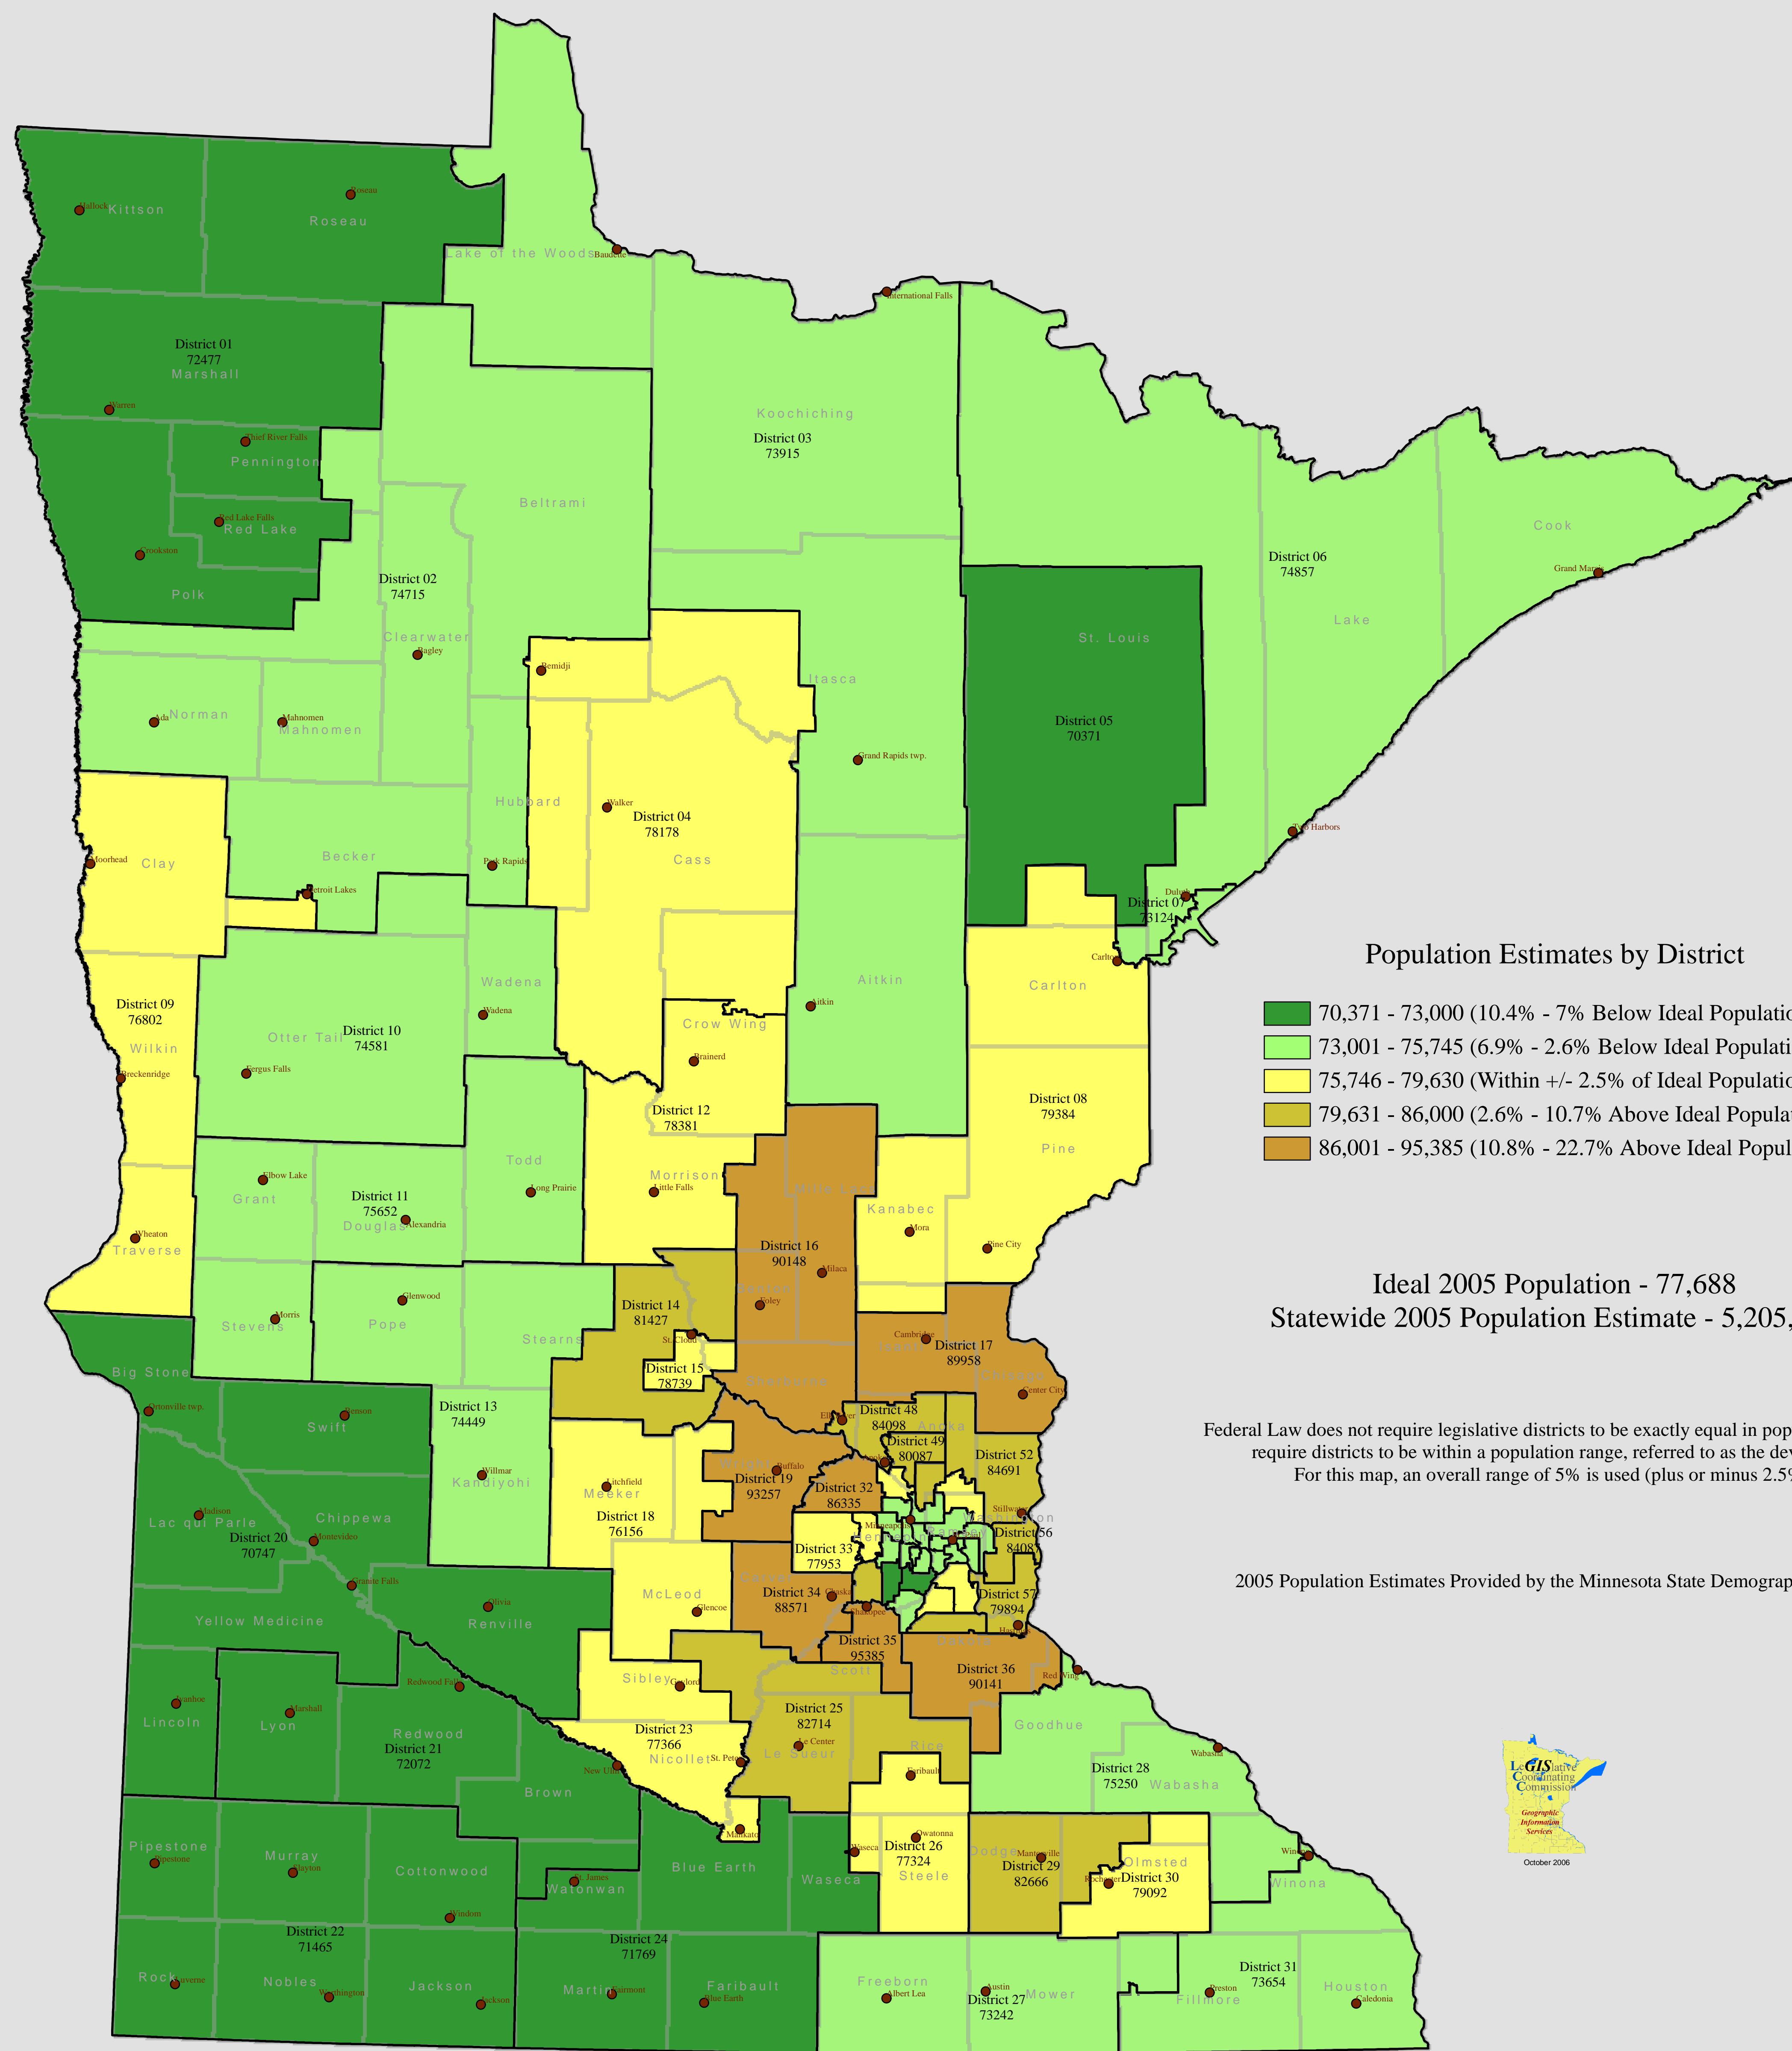

# Senate Districts by 2005 Population Estimates

Minneapolis and Saint Paul

Metro Area

Duluth

Mankato

Rochester

St. Cloud

Moorhead