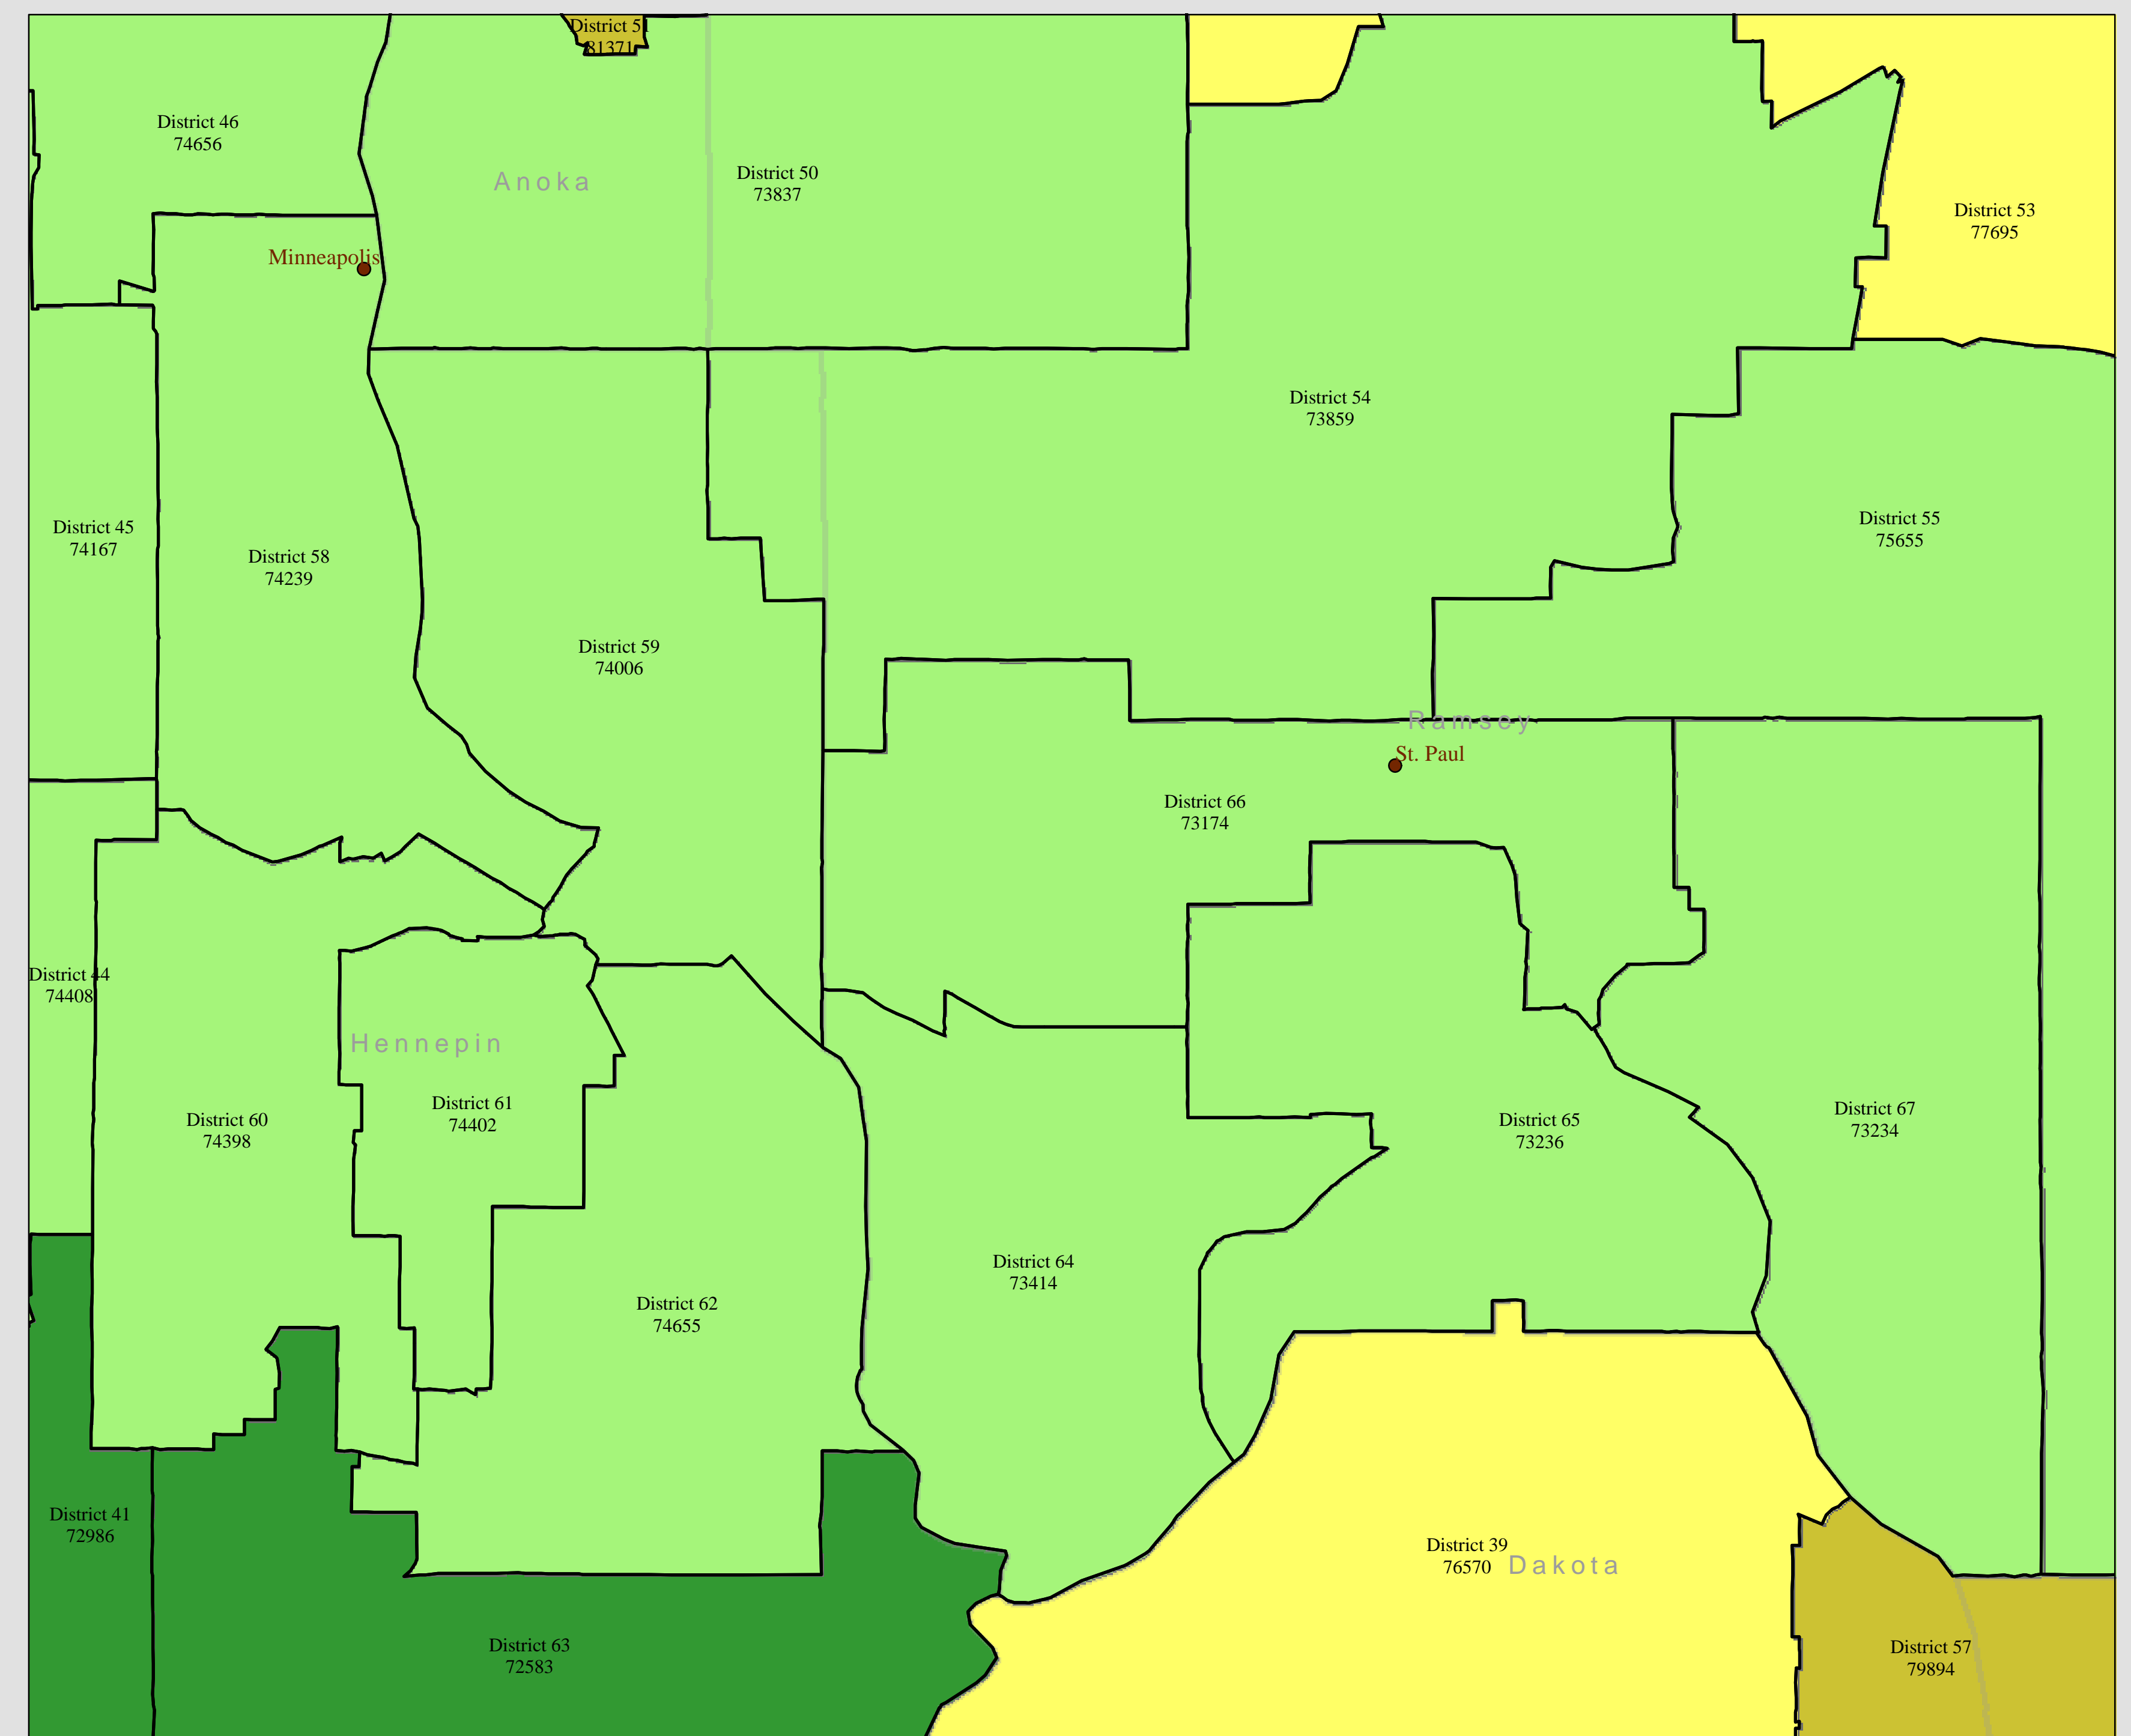

# Senate Districts by 2005 Population Estimates

Minneapolis and Saint Paul

Metro Area

Duluth

Mankato

Rochester

St. Cloud

Moorhead