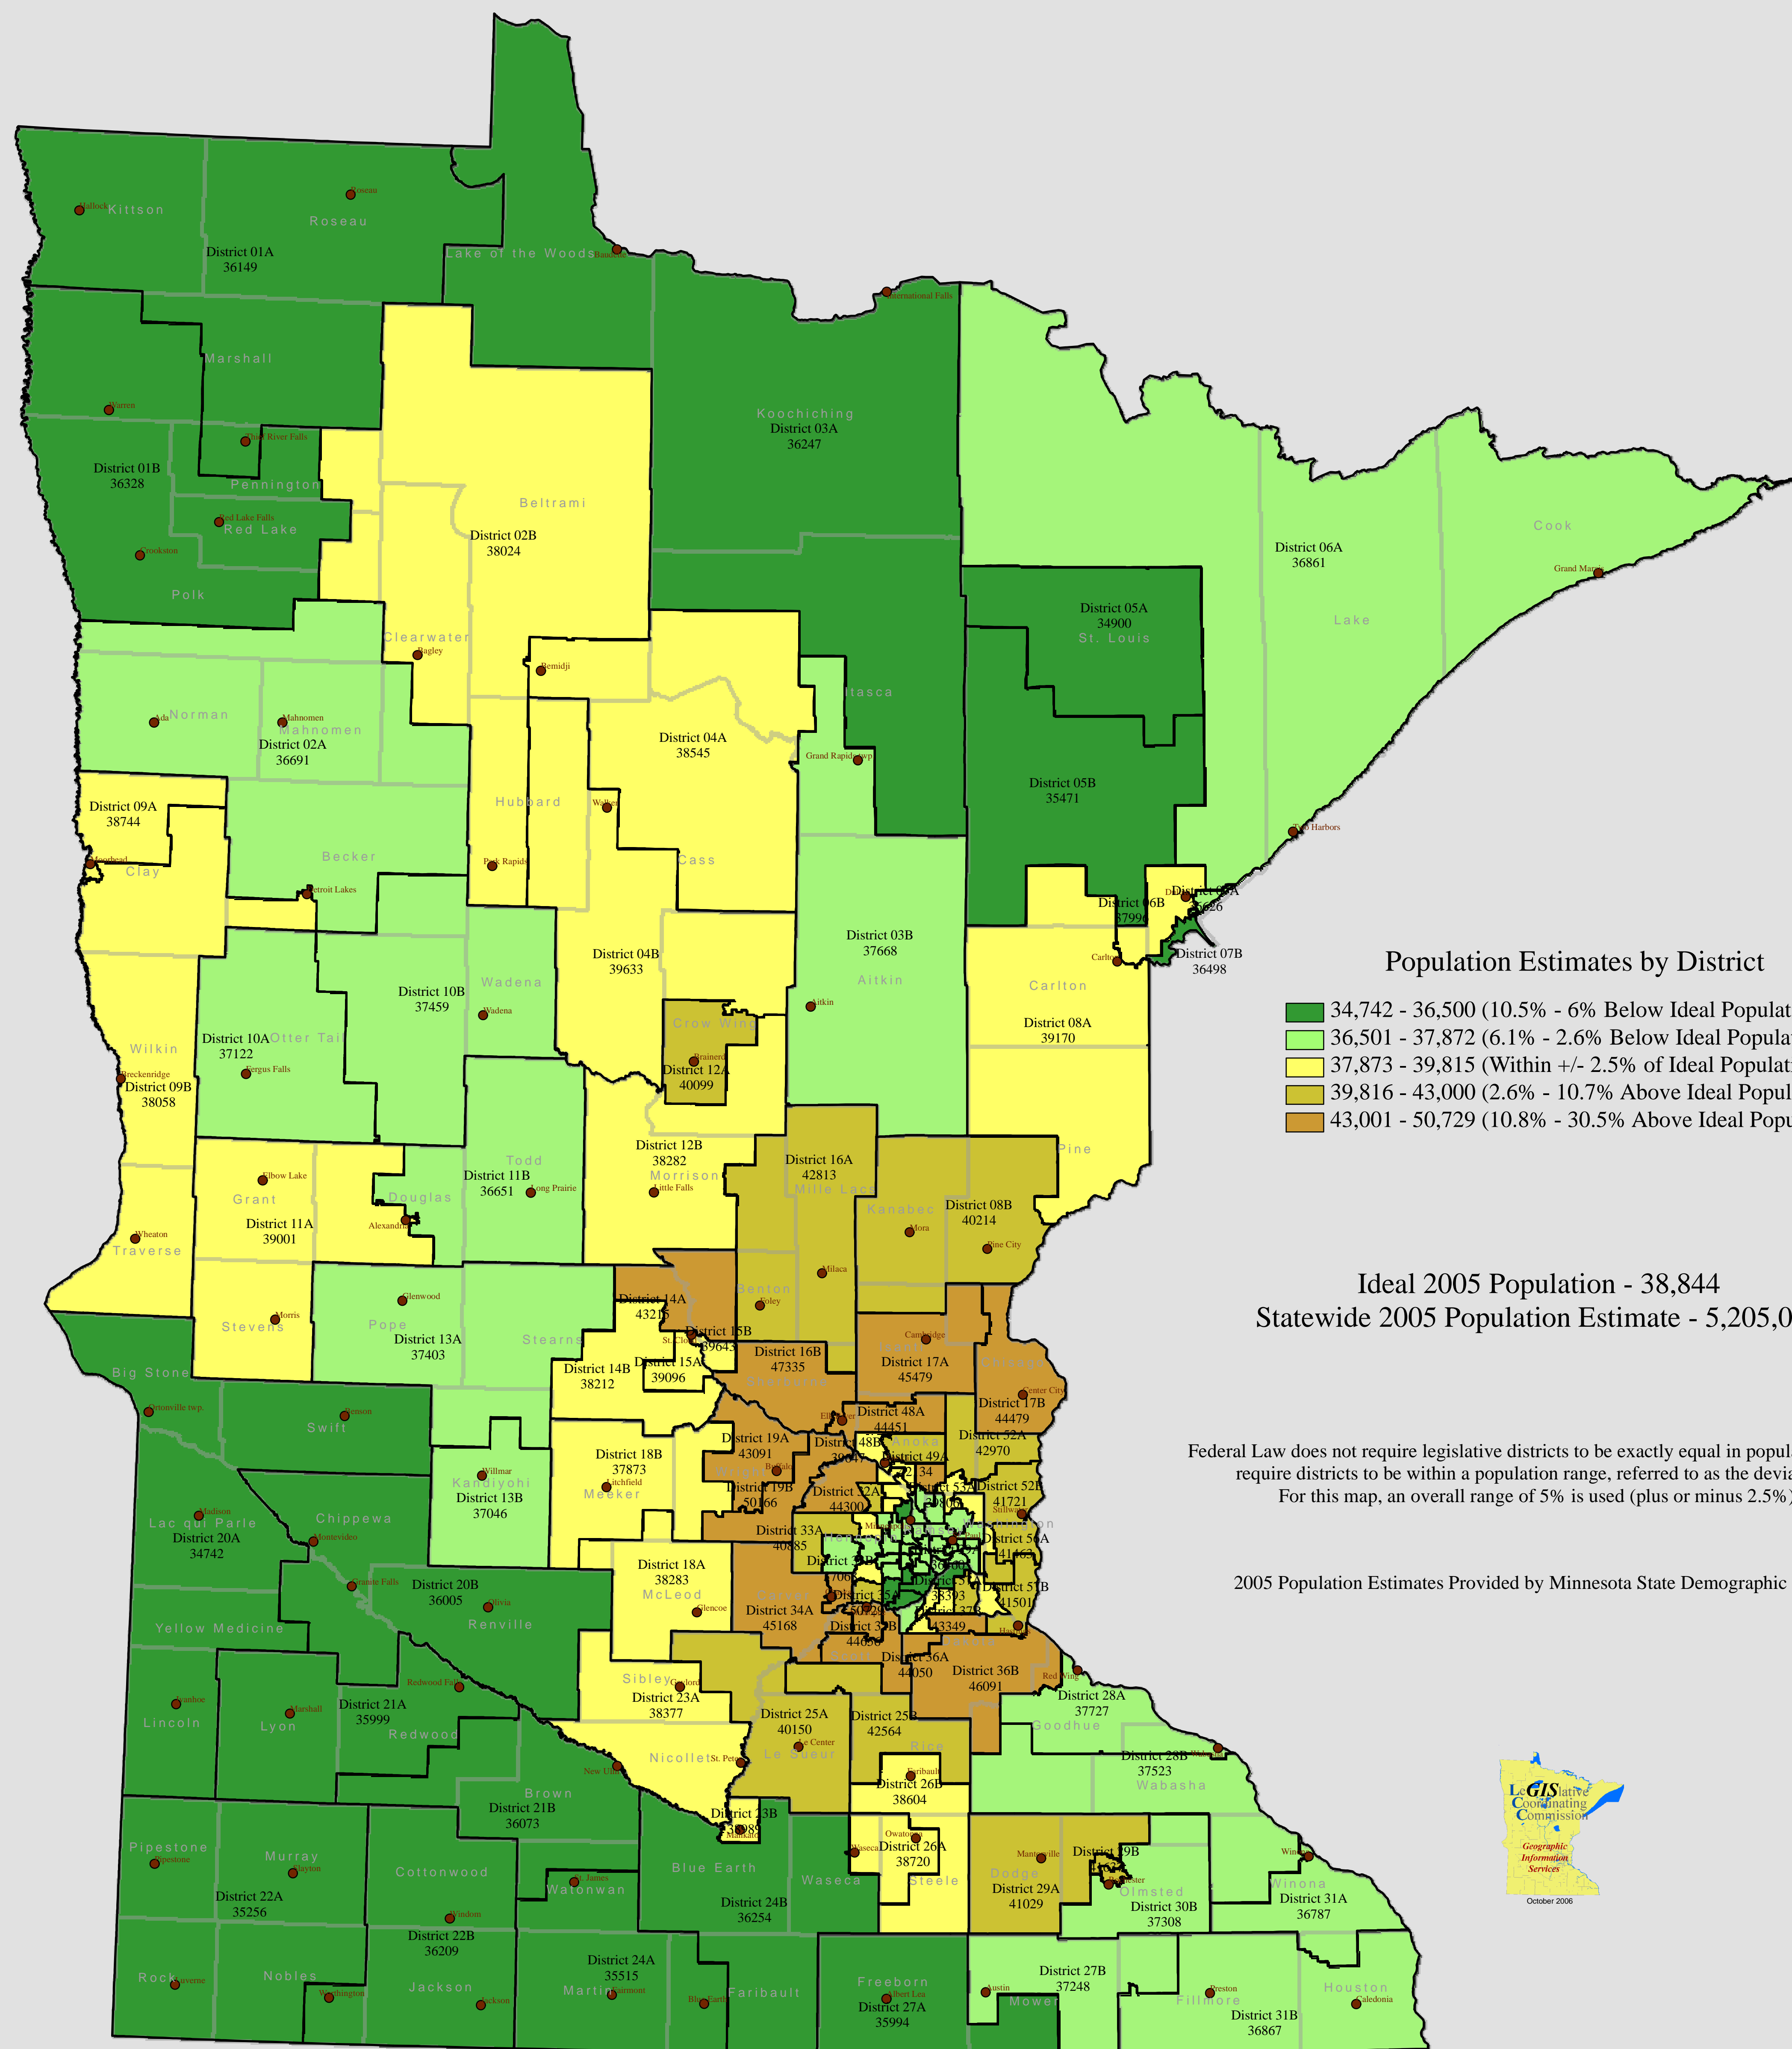

House Districts by 2005 Population Estimates

Minneapolis and Saint Paul

Metro Area

Duluth

Mankato

Rochester

St. Cloud

Moorhead