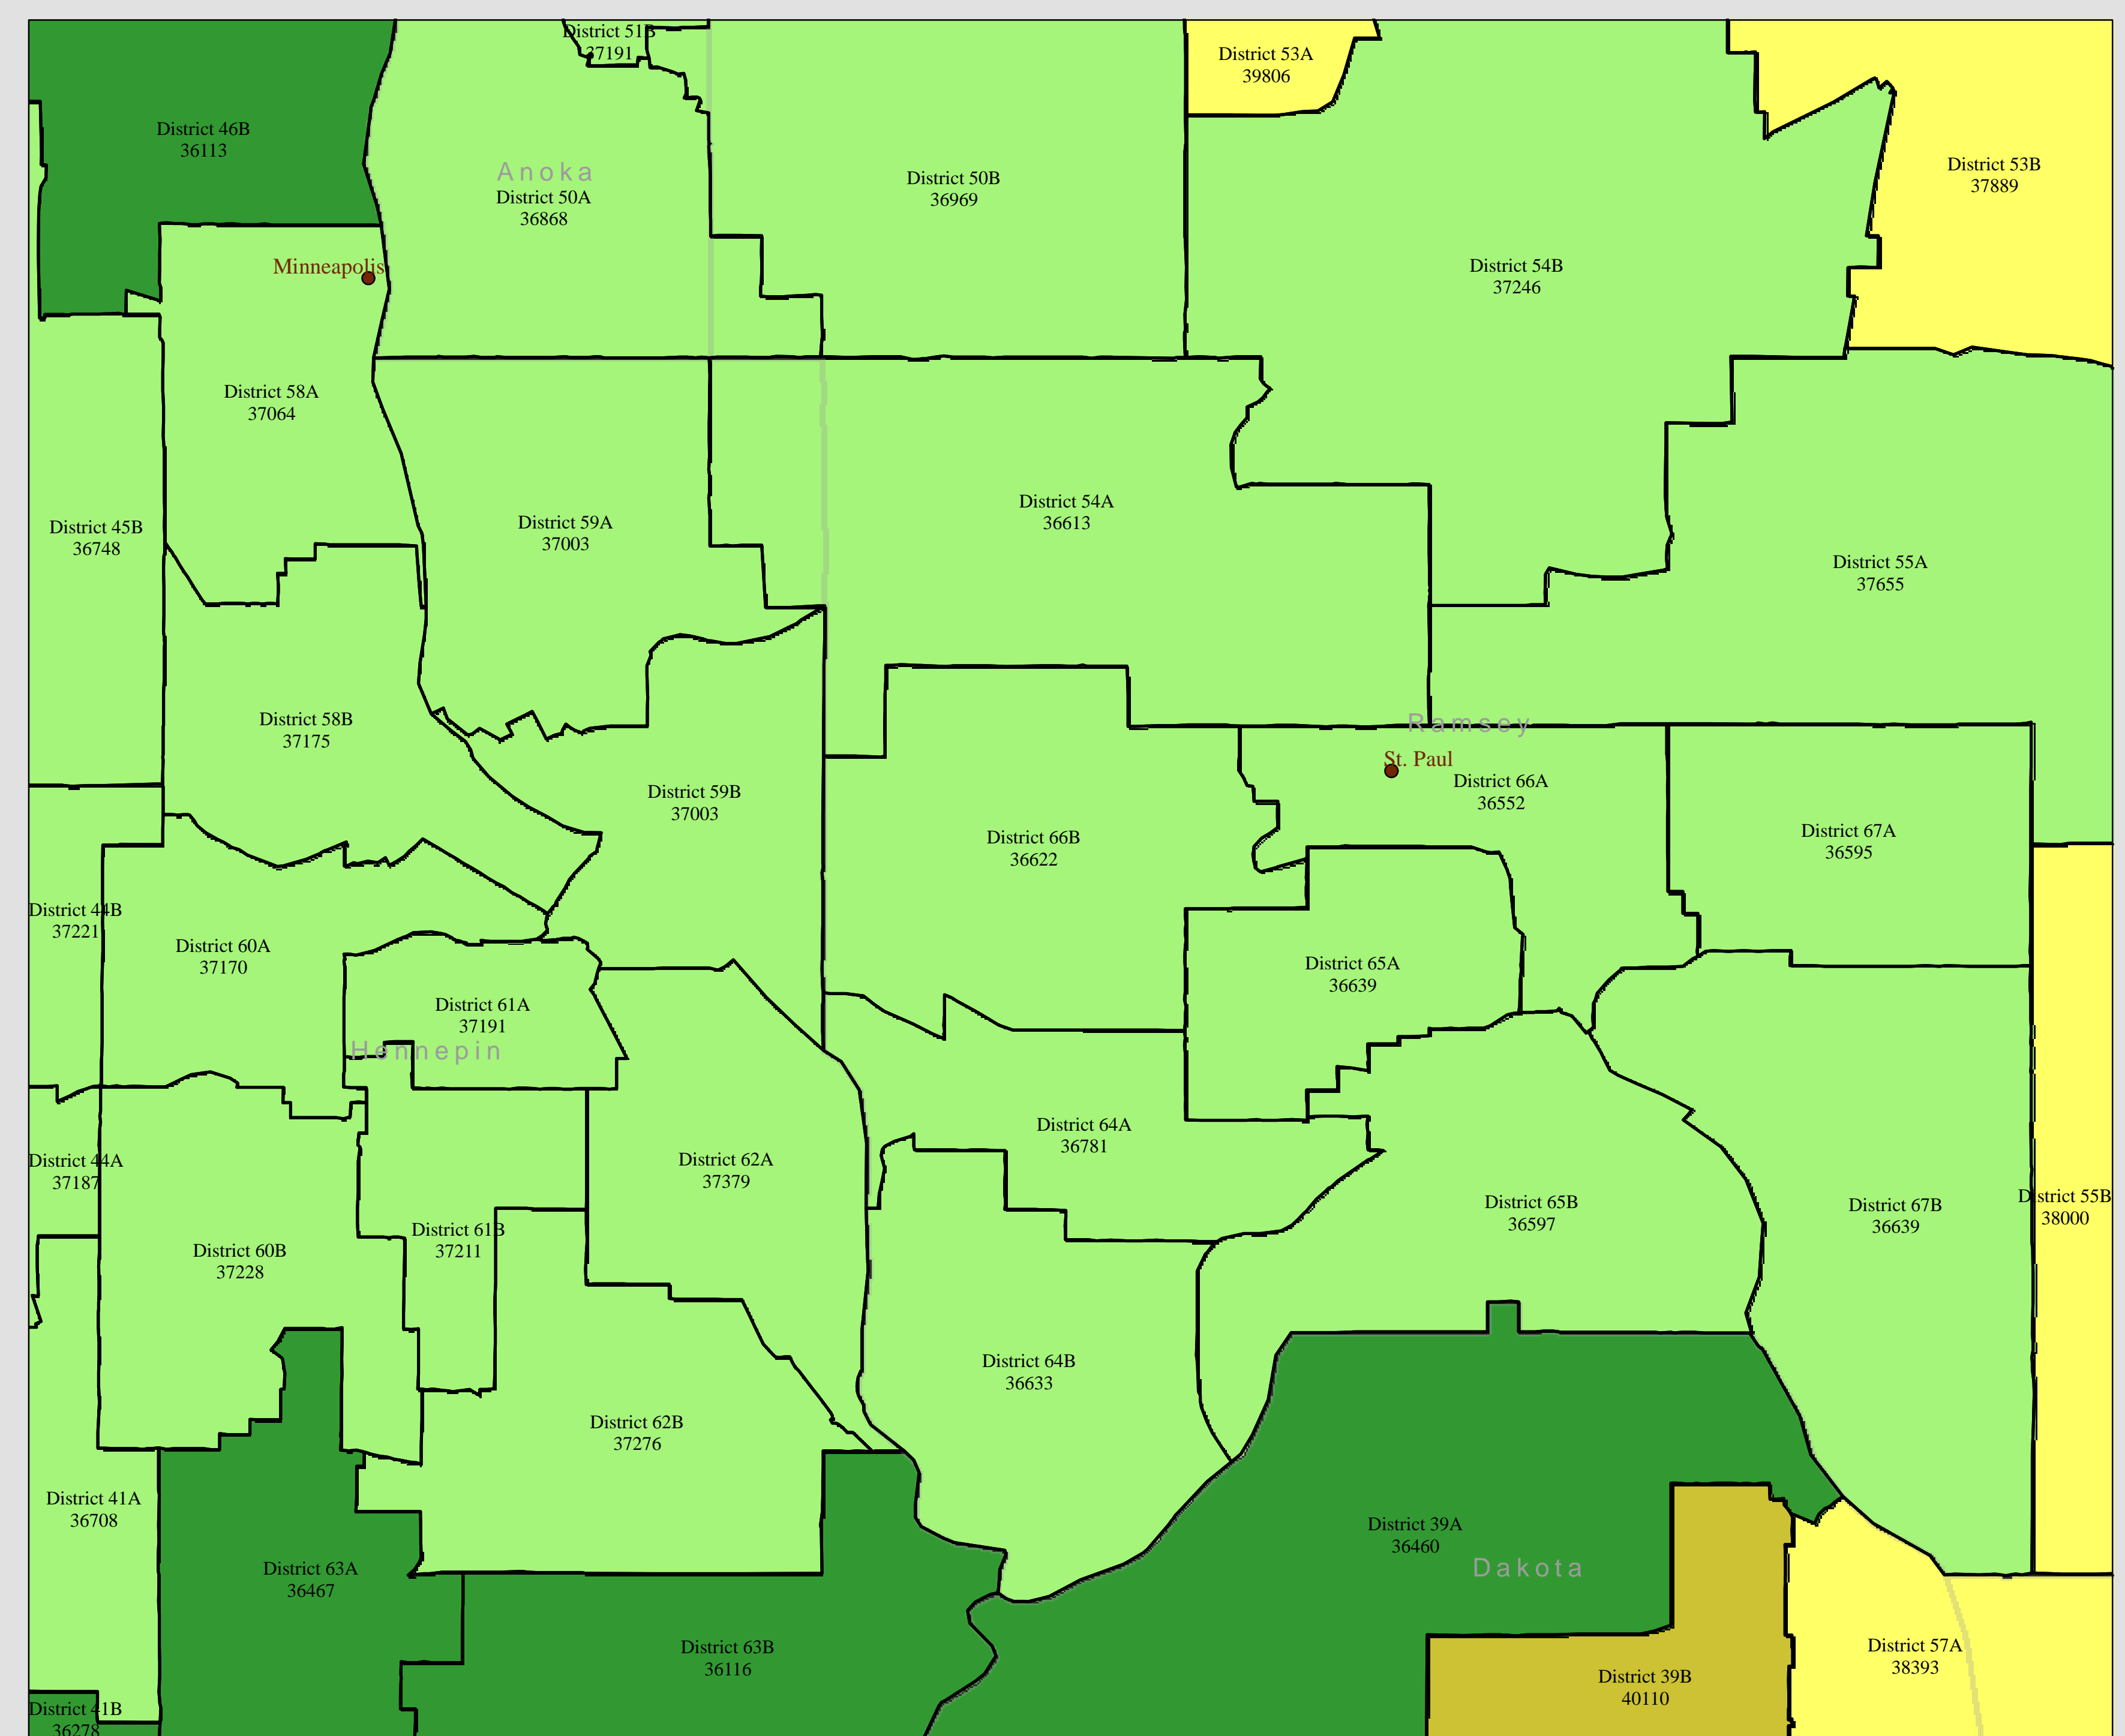

House Districts by 2005 Population Estimates

Minneapolis and Saint Paul

Metro Area

Duluth

Mankato

Rochester

St. Cloud

Moorhead