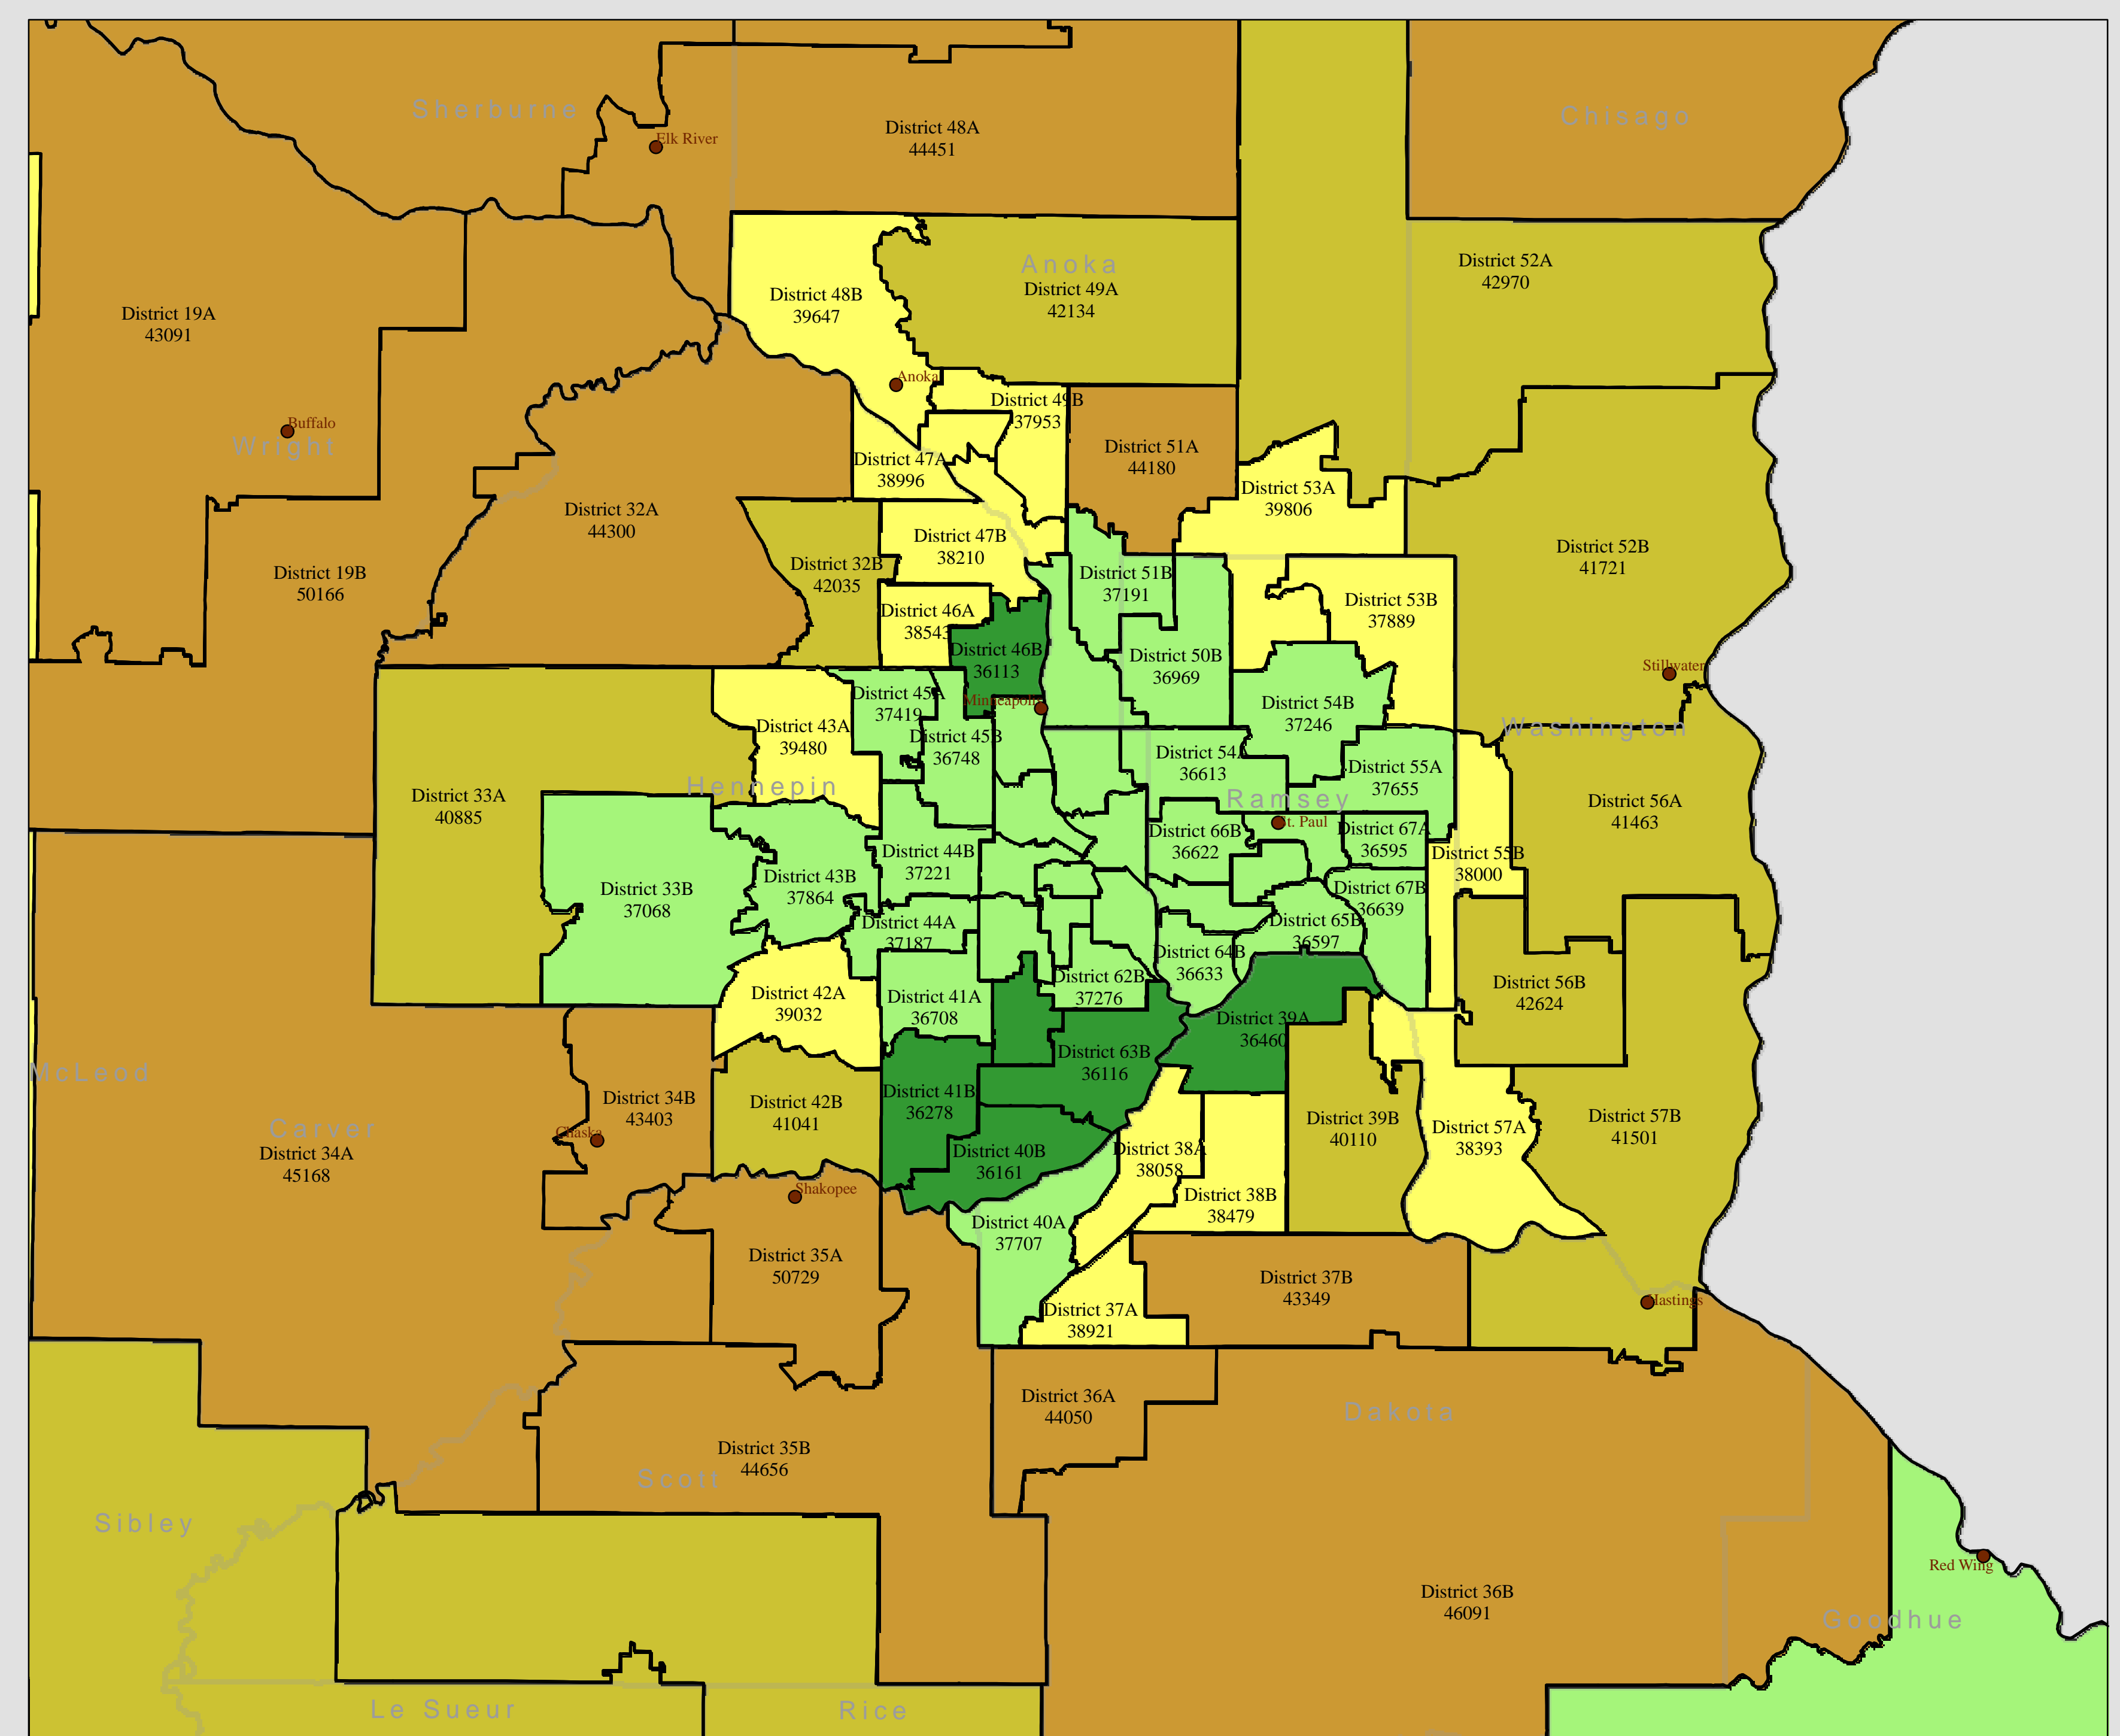

House Districts by 2005 Population Estimates

Minneapolis and Saint Paul

Metro Area

Duluth

Mankato

Rochester

St. Cloud

Moorhead