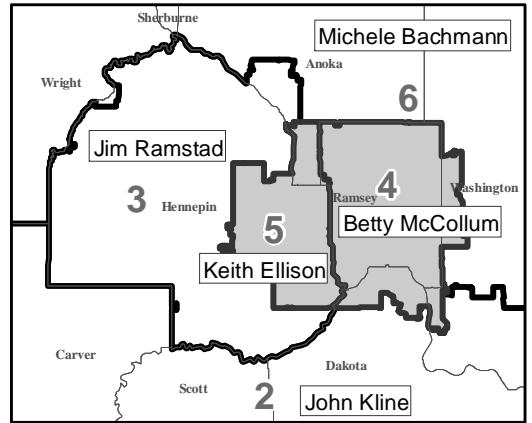

U.S. Representatives from Minnesota, 2006

County
Political Party

- DFL
- Rep

Metro Area