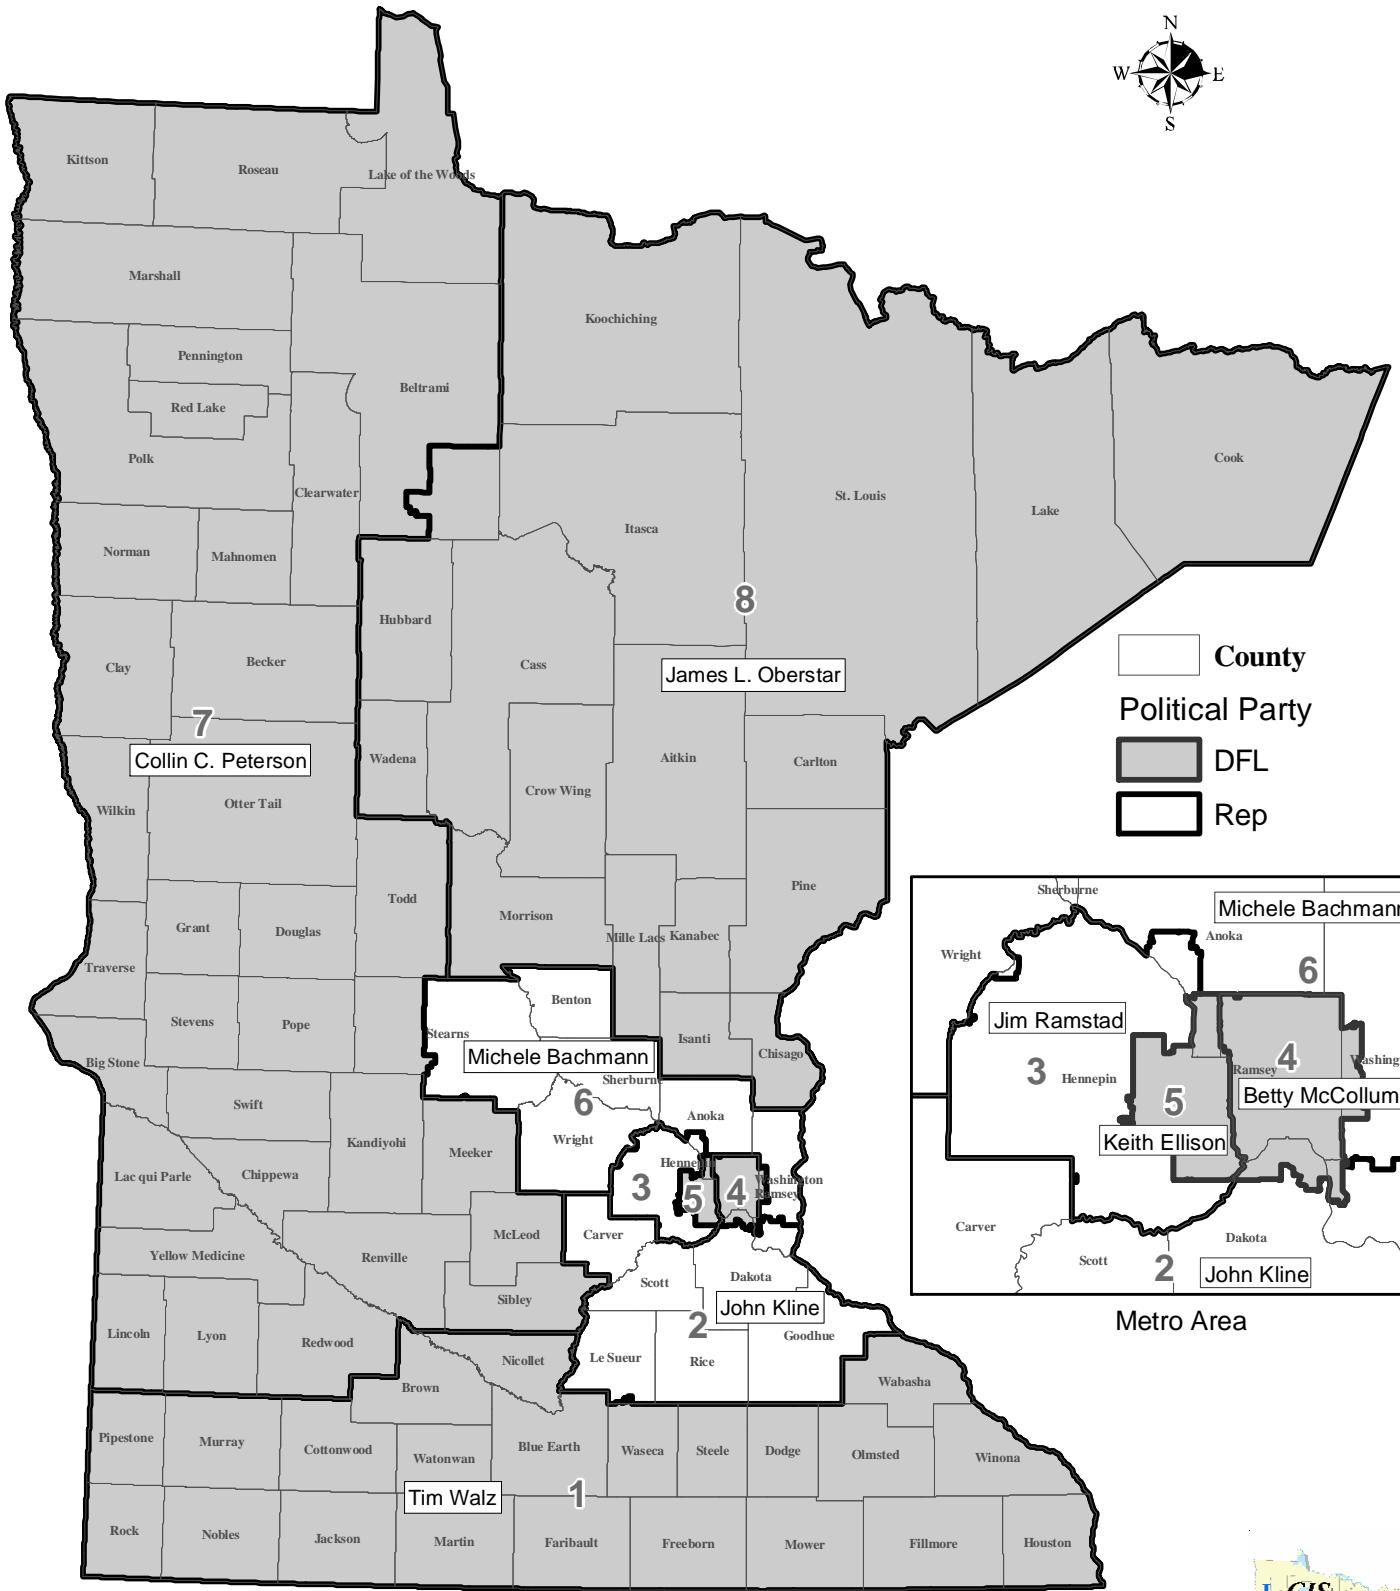

U.S. Representatives from Minnesota, 2006

County
Political Party

- DFL
- Rep

Metro Area