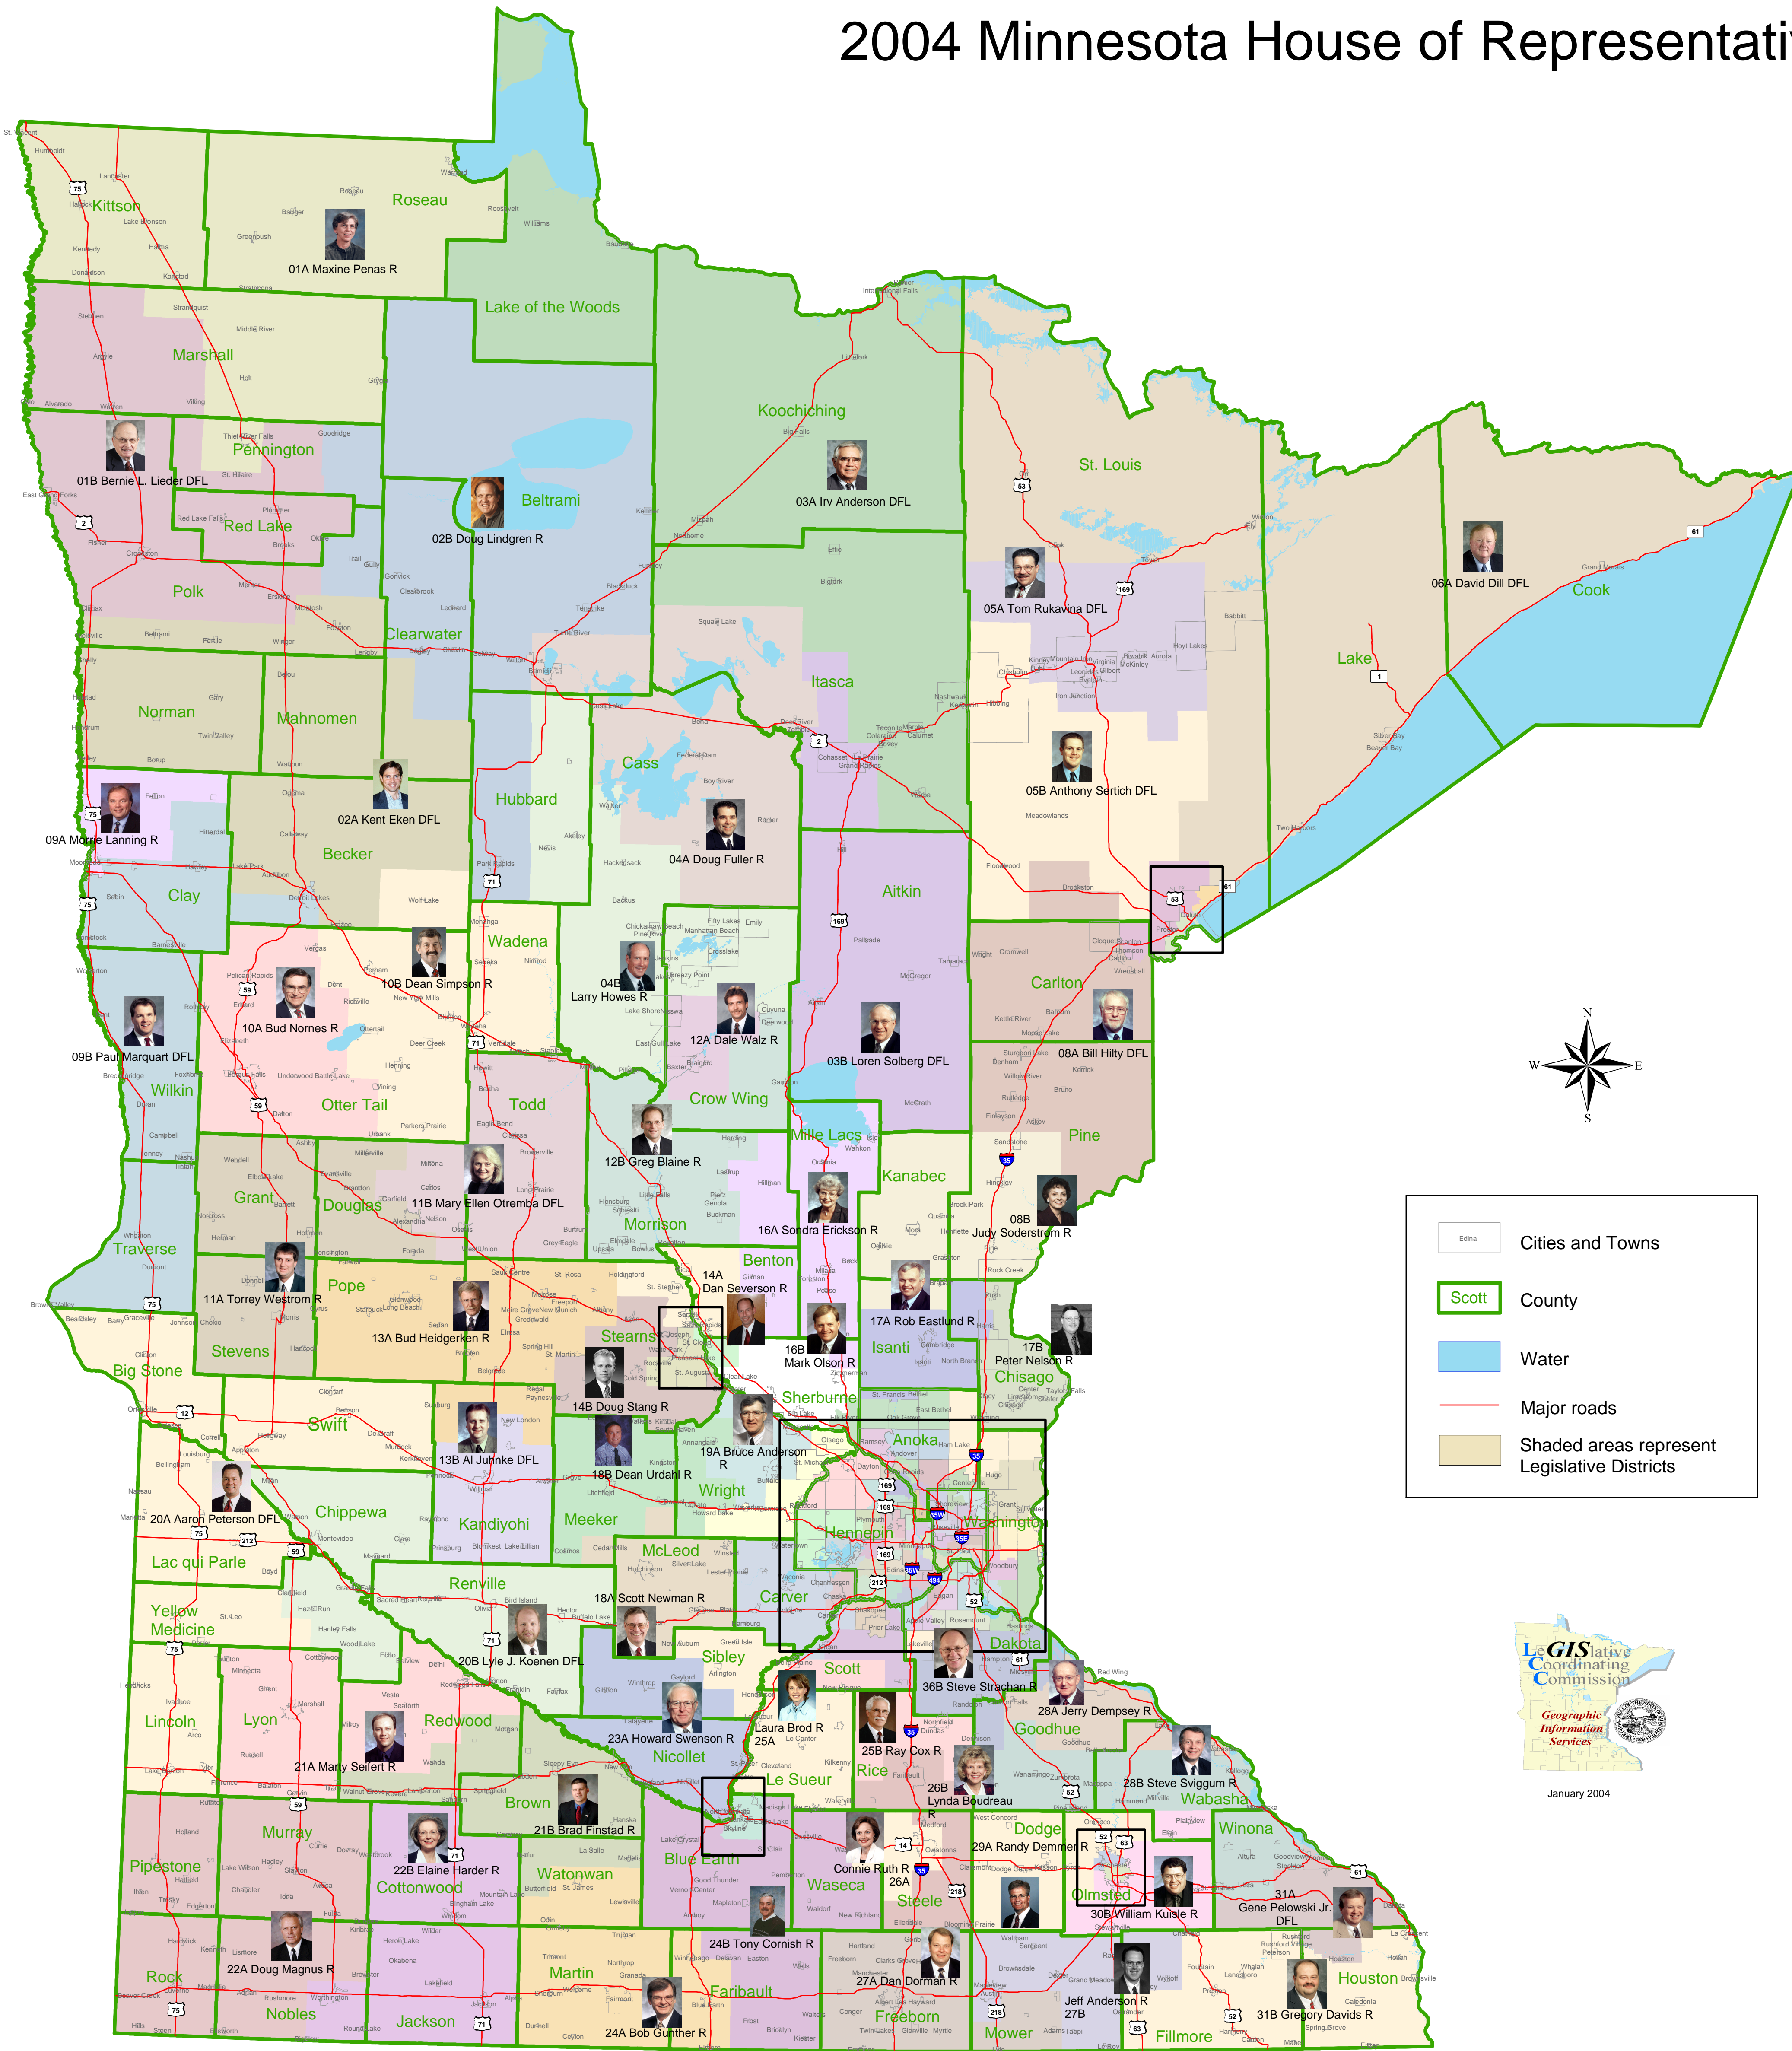

2004 Minnesota House of Representatives

- Cities and Towns
- County
- Water
- Major roads
- Shaded areas represent Legislative Districts

Minneapolis and Saint Paul

Metro Area

Duluth

Mankato

Rochester

St. Cloud