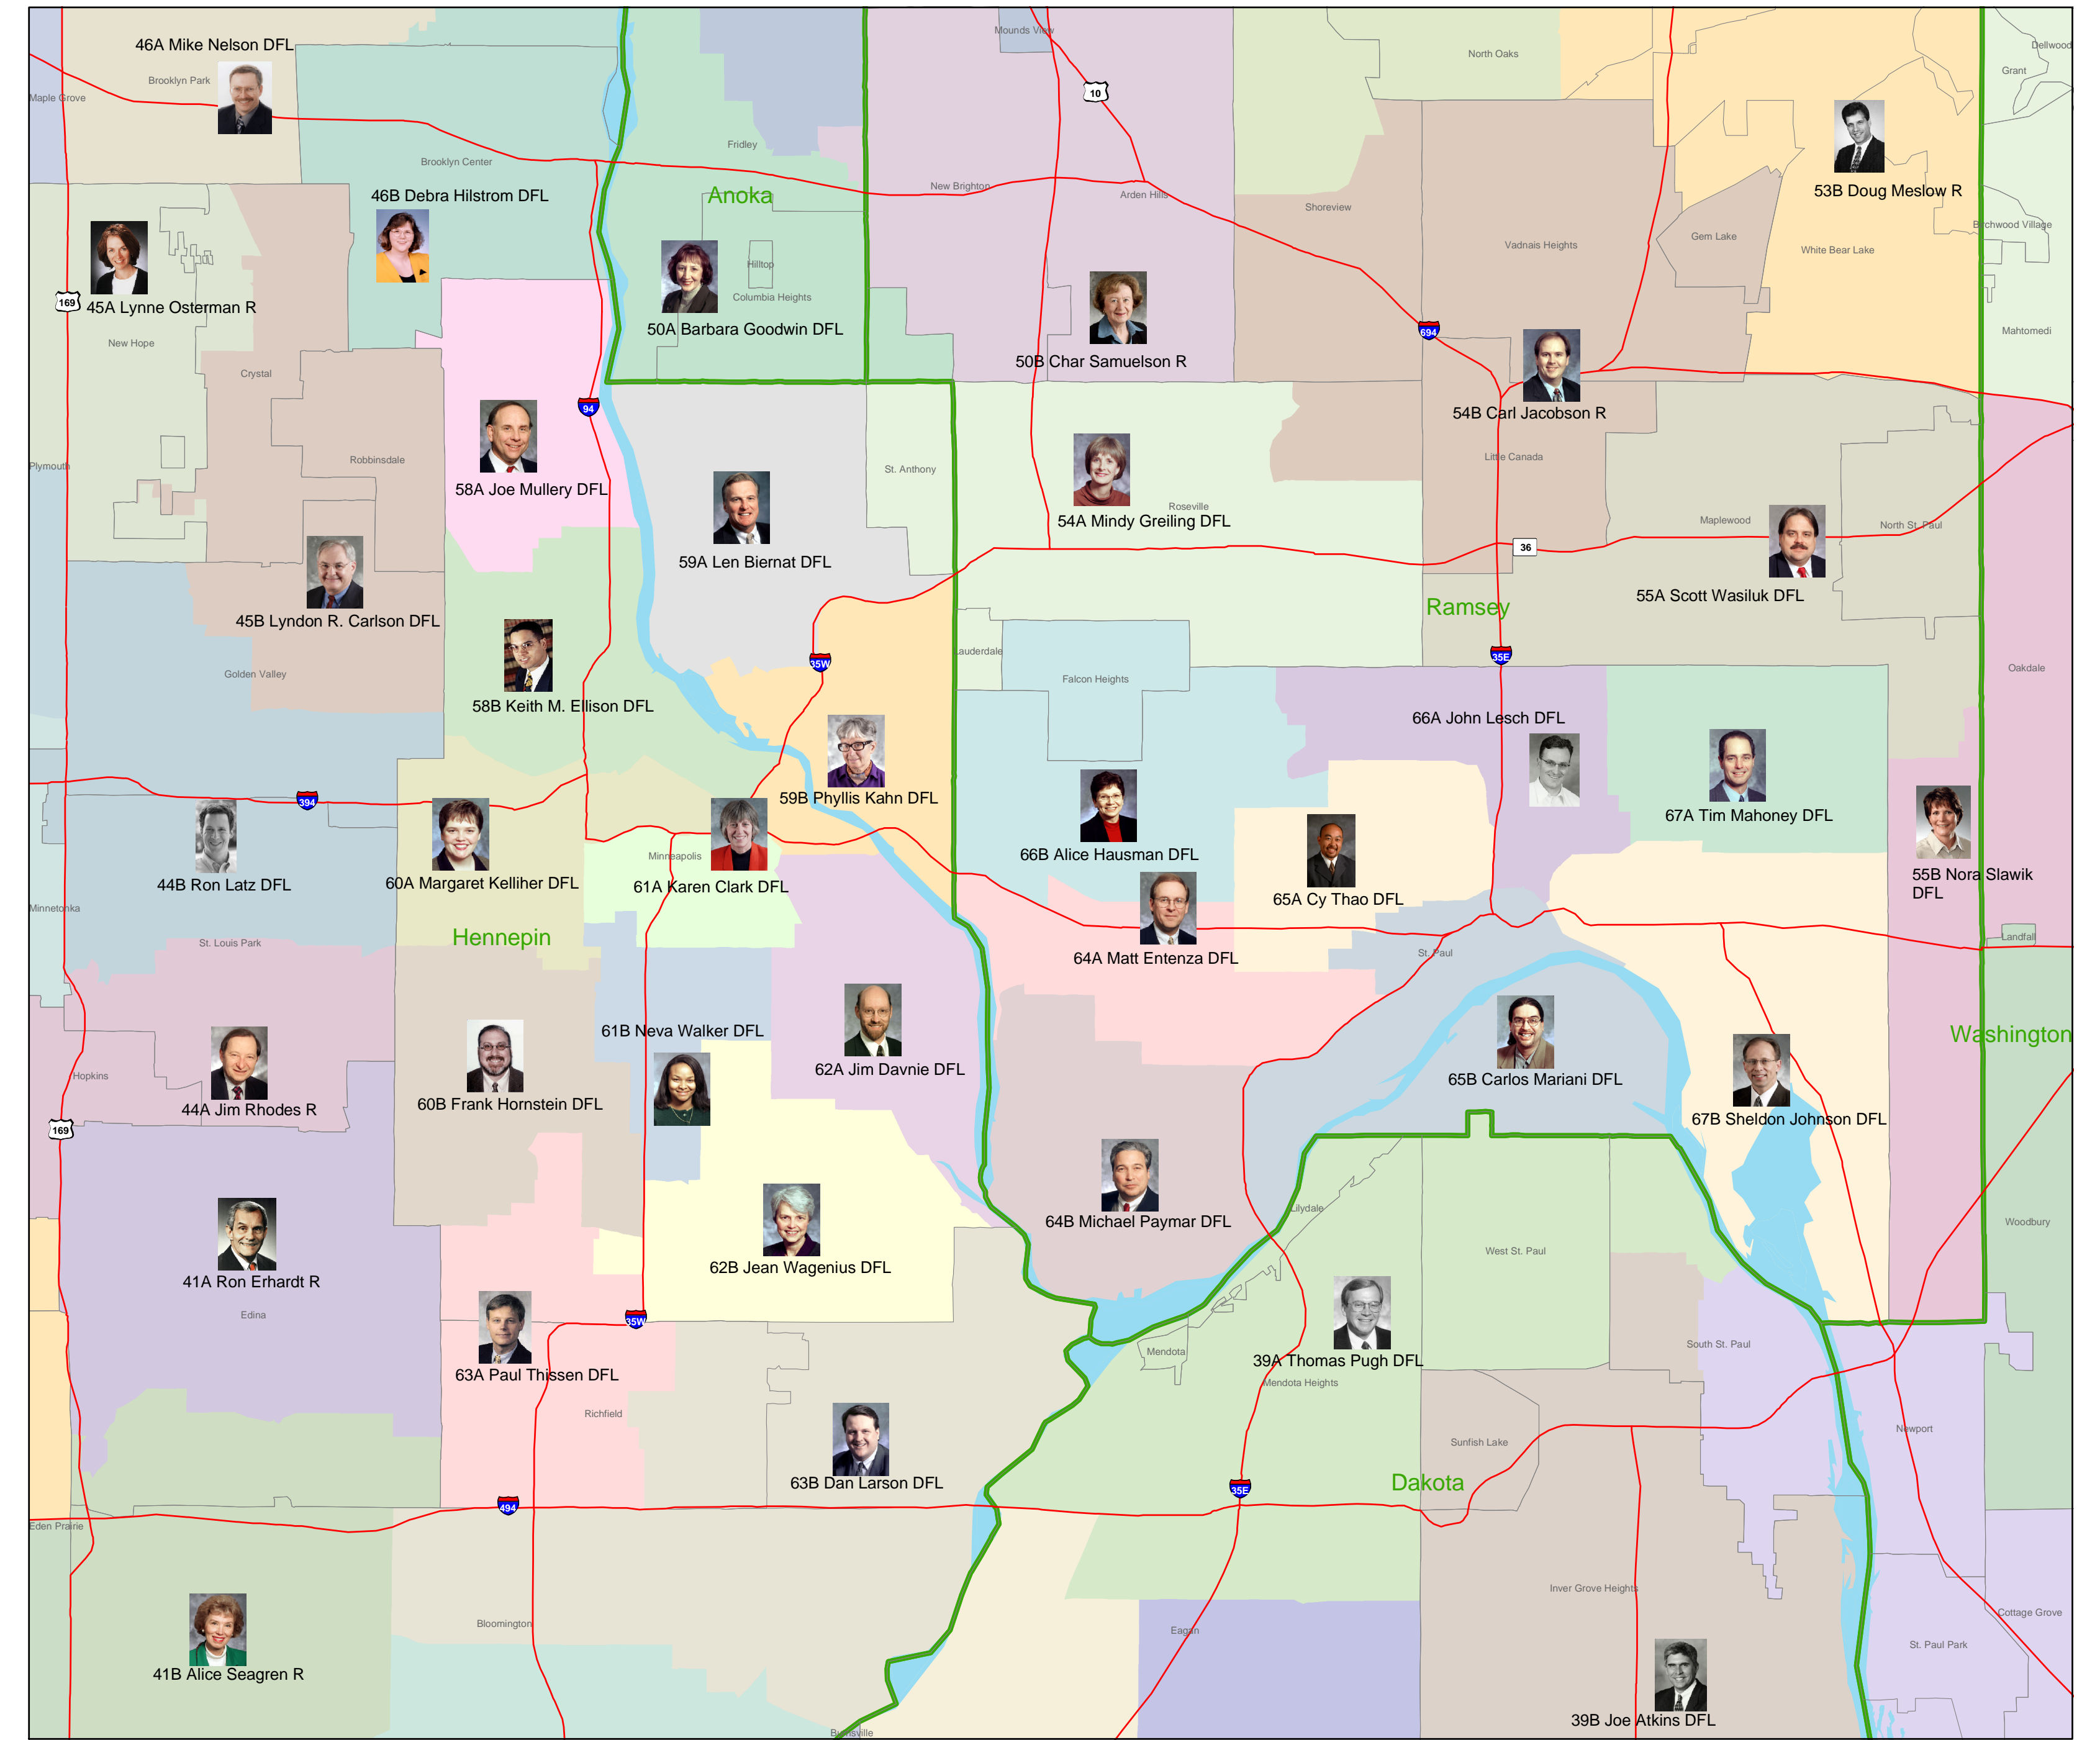

2004 Minnesota House of Representatives

- Cities and Towns
- County
- Water
- Major roads
- Shaded areas represent Legislative Districts

Minneapolis and Saint Paul

Metro Area

Duluth

Mankato

Rochester

St. Cloud