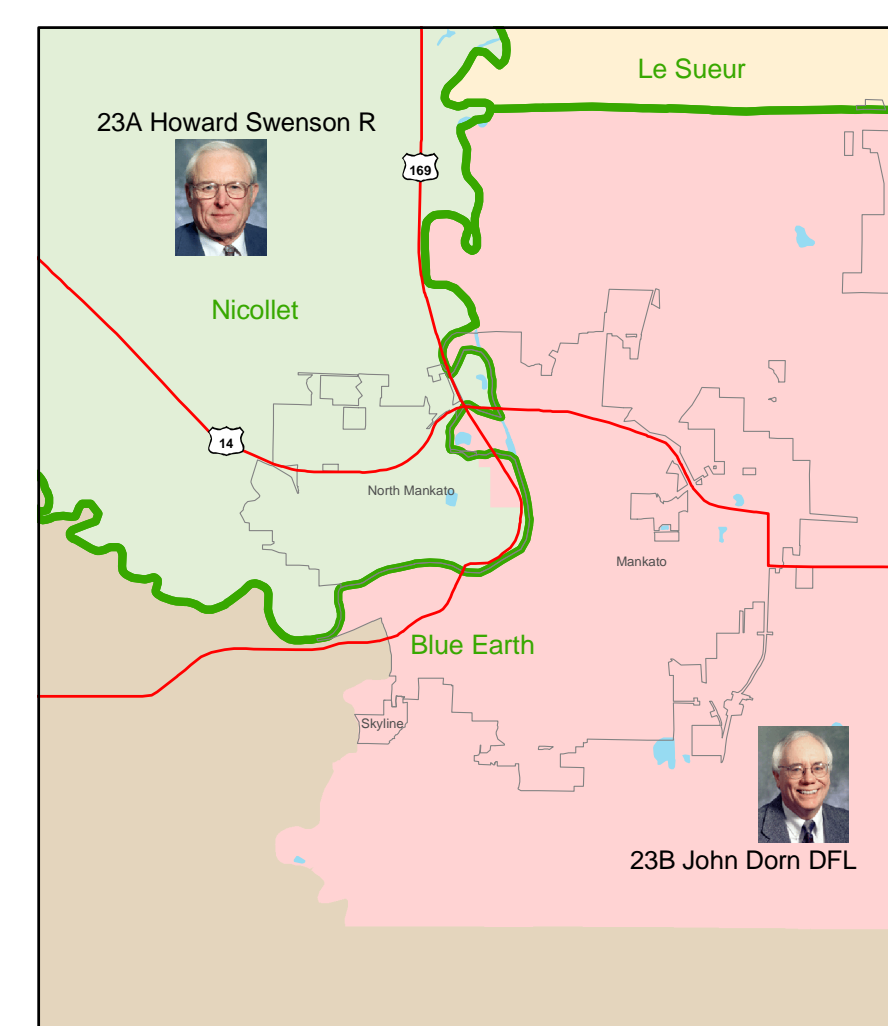

2004 Minnesota House of Representatives

- Cities and Towns
- County
- Water
- Major roads
- Shaded areas represent Legislative Districts

Minneapolis and Saint Paul

Metro Area

Duluth

Mankato

Rochester

St. Cloud