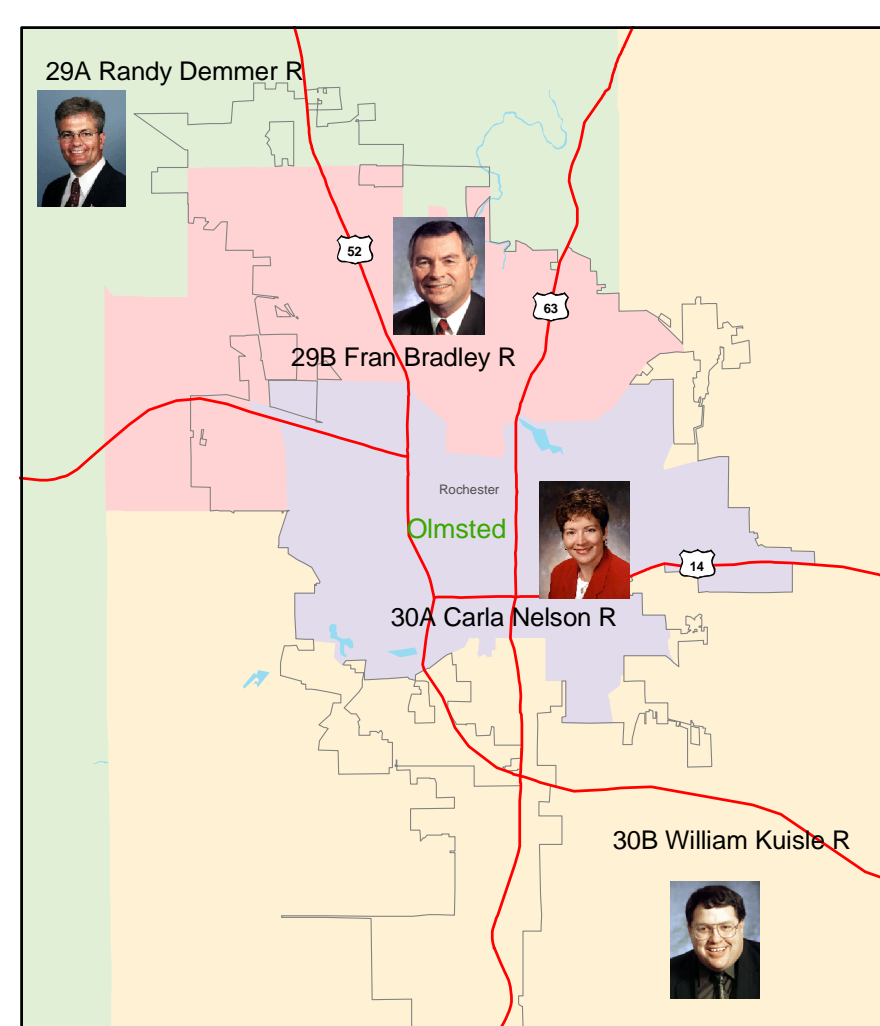

2004 Minnesota House of Representatives

- Cities and Towns
- County
- Water
- Major roads
- Shaded areas represent Legislative Districts

Minneapolis and Saint Paul

Metro Area

Duluth

Mankato

Rochester

St. Cloud