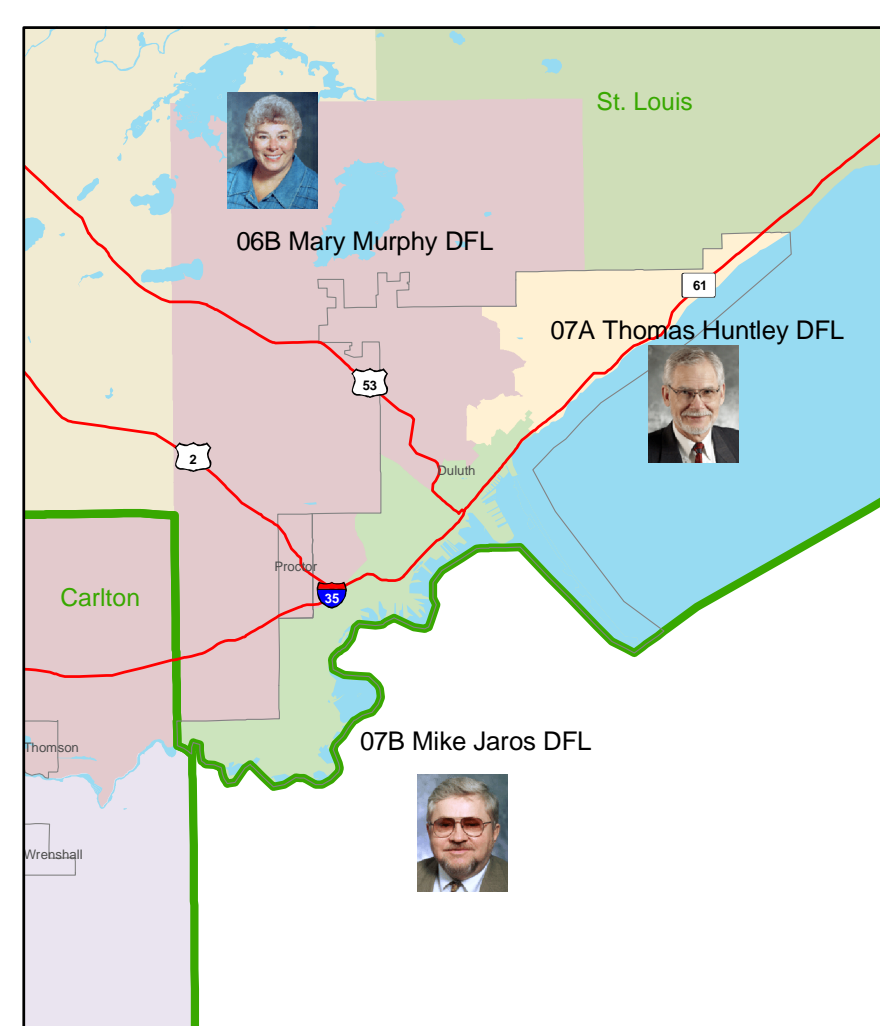

2004 Minnesota House of Representatives

- Cities and Towns
- County
- Water
- Major roads
- Shaded areas represent Legislative Districts

Minneapolis and Saint Paul

Metro Area

Duluth

Mankato

Rochester

St. Cloud