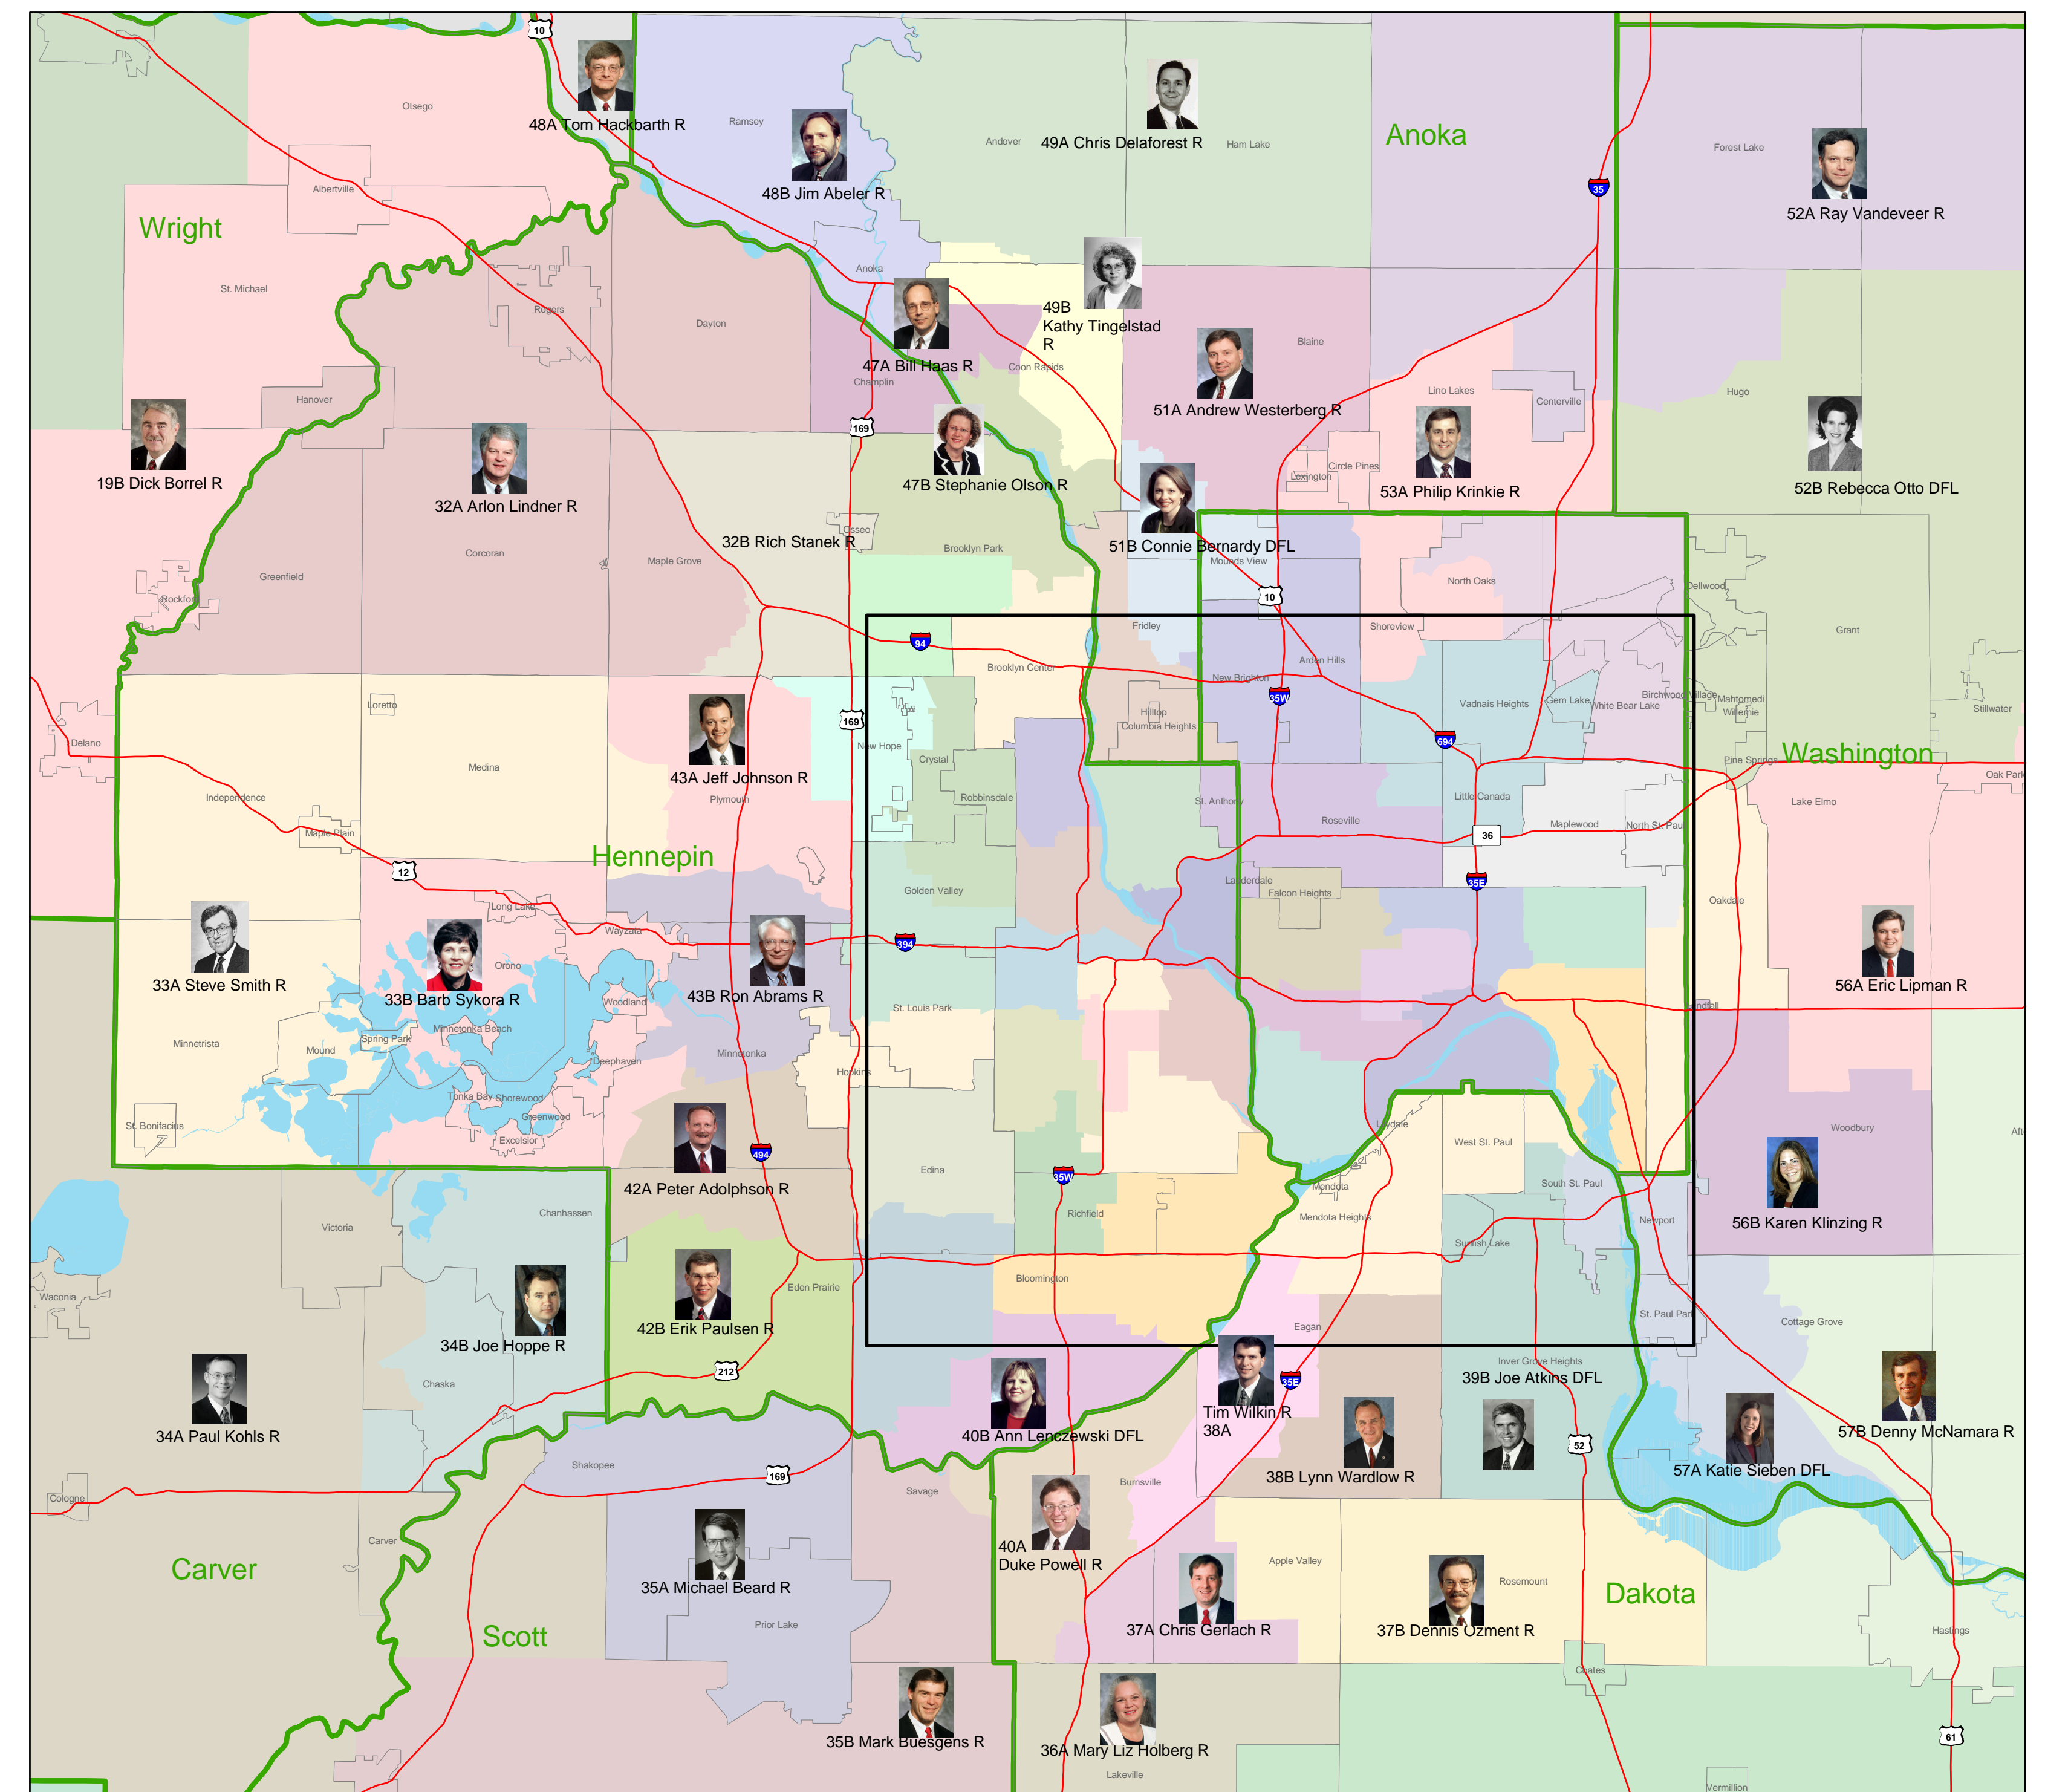

2004 Minnesota House of Representatives

- Cities and Towns
- County
- Water
- Major roads
- Shaded areas represent Legislative Districts

Minneapolis and Saint Paul

Metro Area

Duluth

Mankato

Rochester

St. Cloud