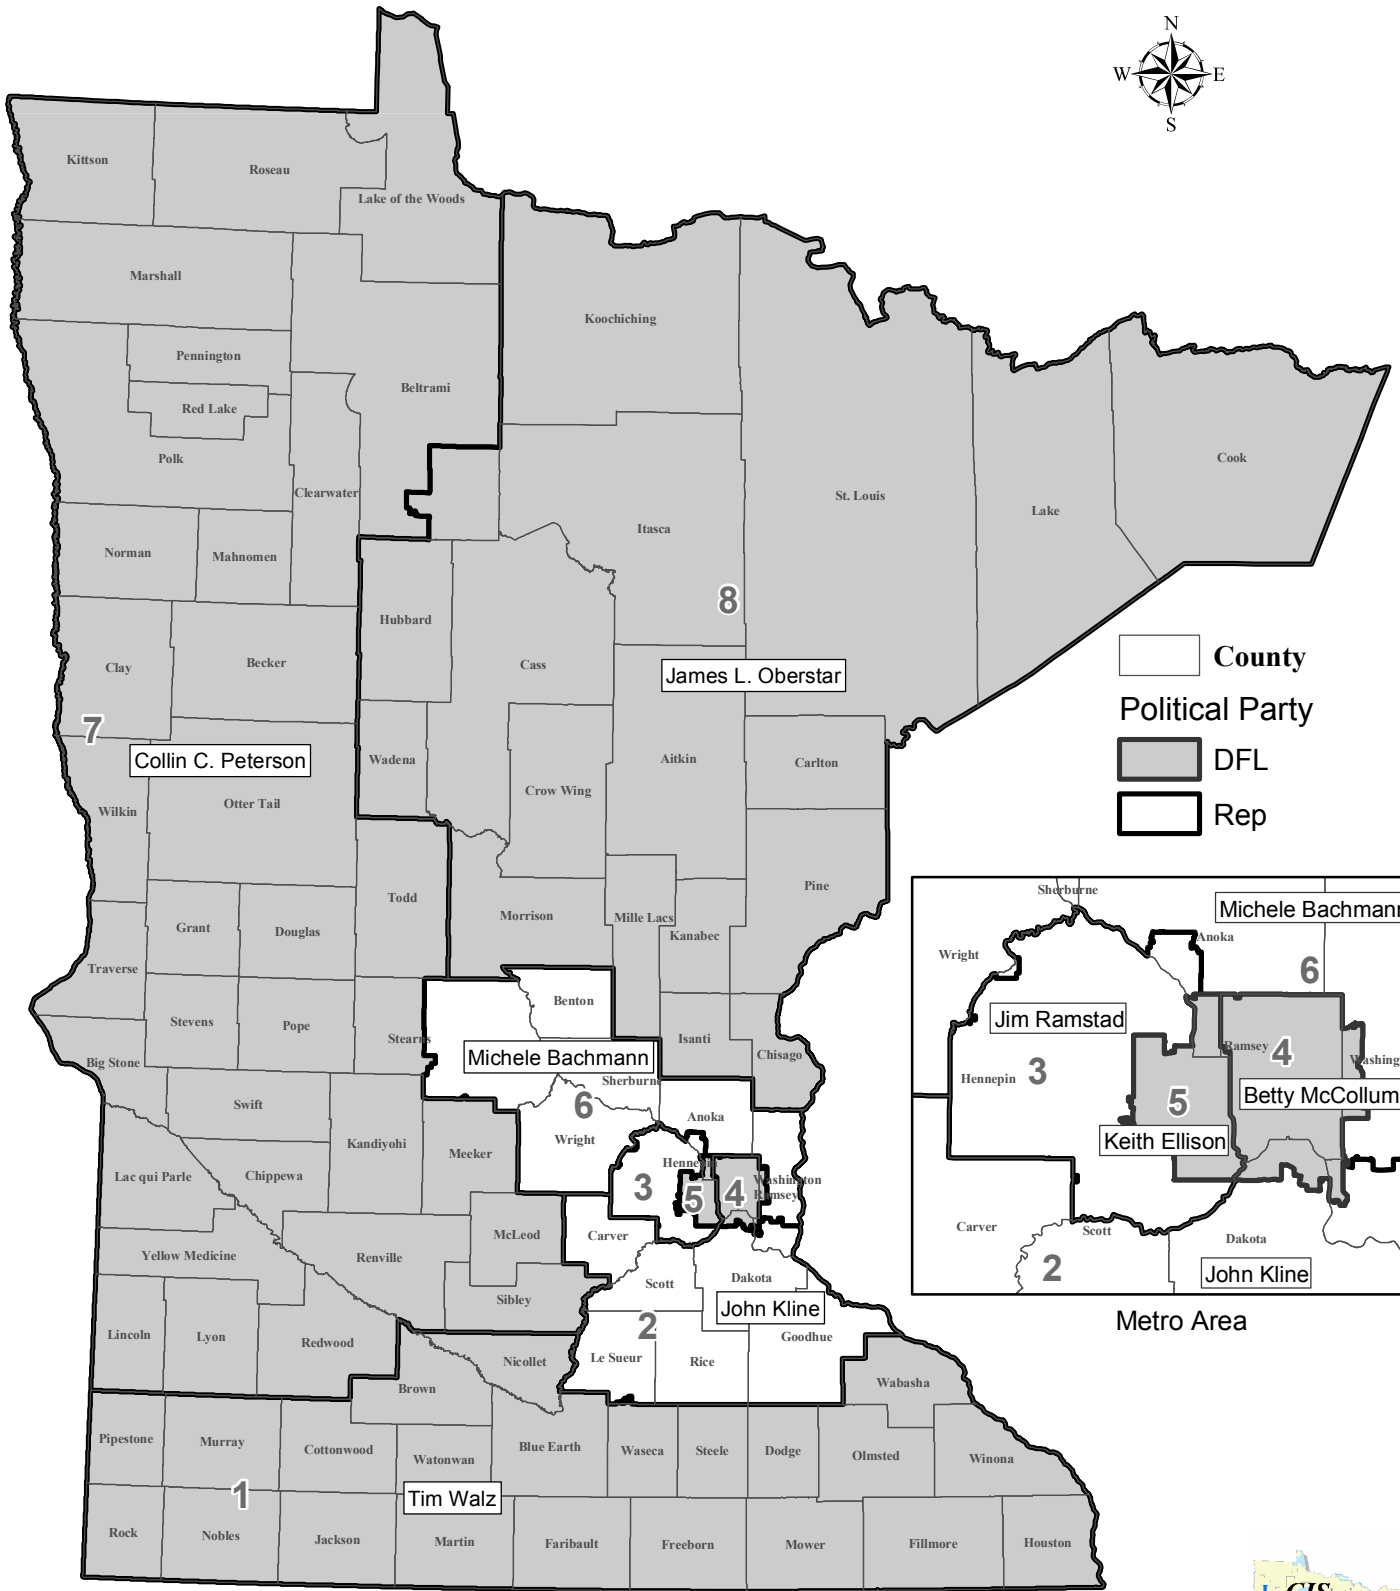

U.S. Representatives from Minnesota, 2006

County
Political Party

- DFL
- Rep

Metro Area