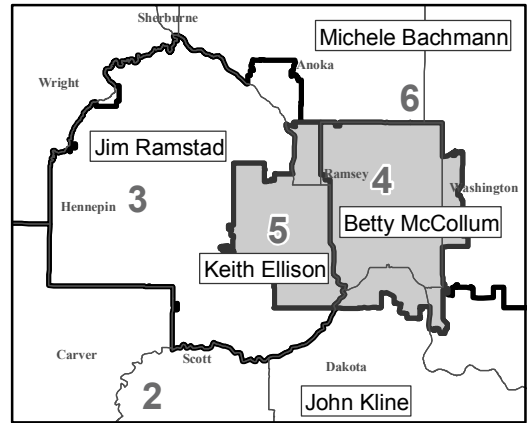

U.S. Representatives from Minnesota, 2006

County
Political Party

- DFL
- Rep

Metro Area